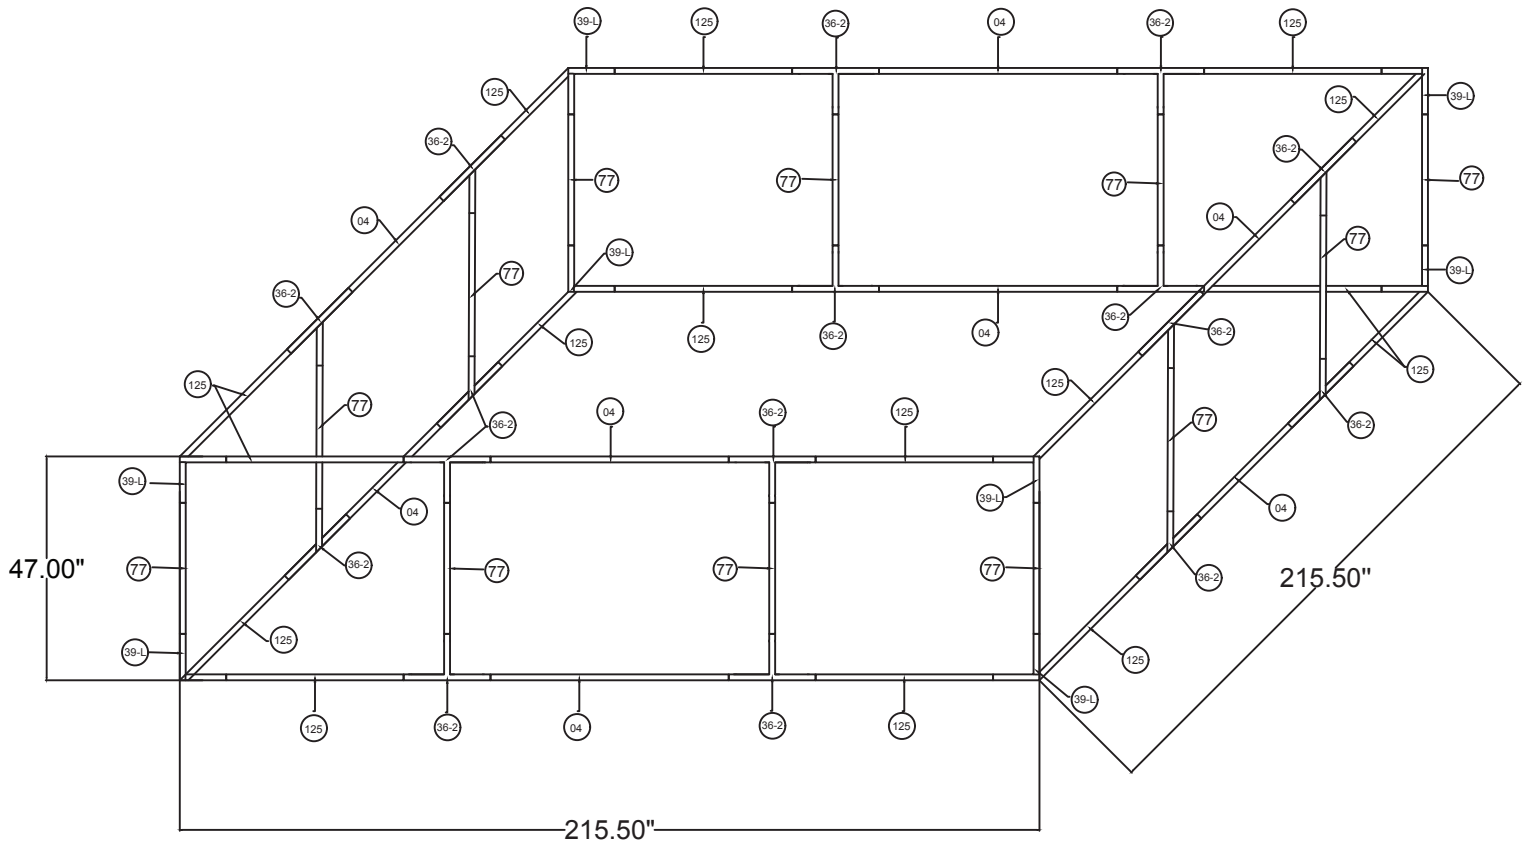

## 18'w x 4'h WL Hanging Sign

### SHS1848

18'w x 4'h WL Hanging Sign	
Qty.	Part Number
8	WLM#039L-US
12	WLM#077
8	WLM#004
16	WLM#036-2-US
16	WLM#125
2	BGO-FABRIC-XL bag