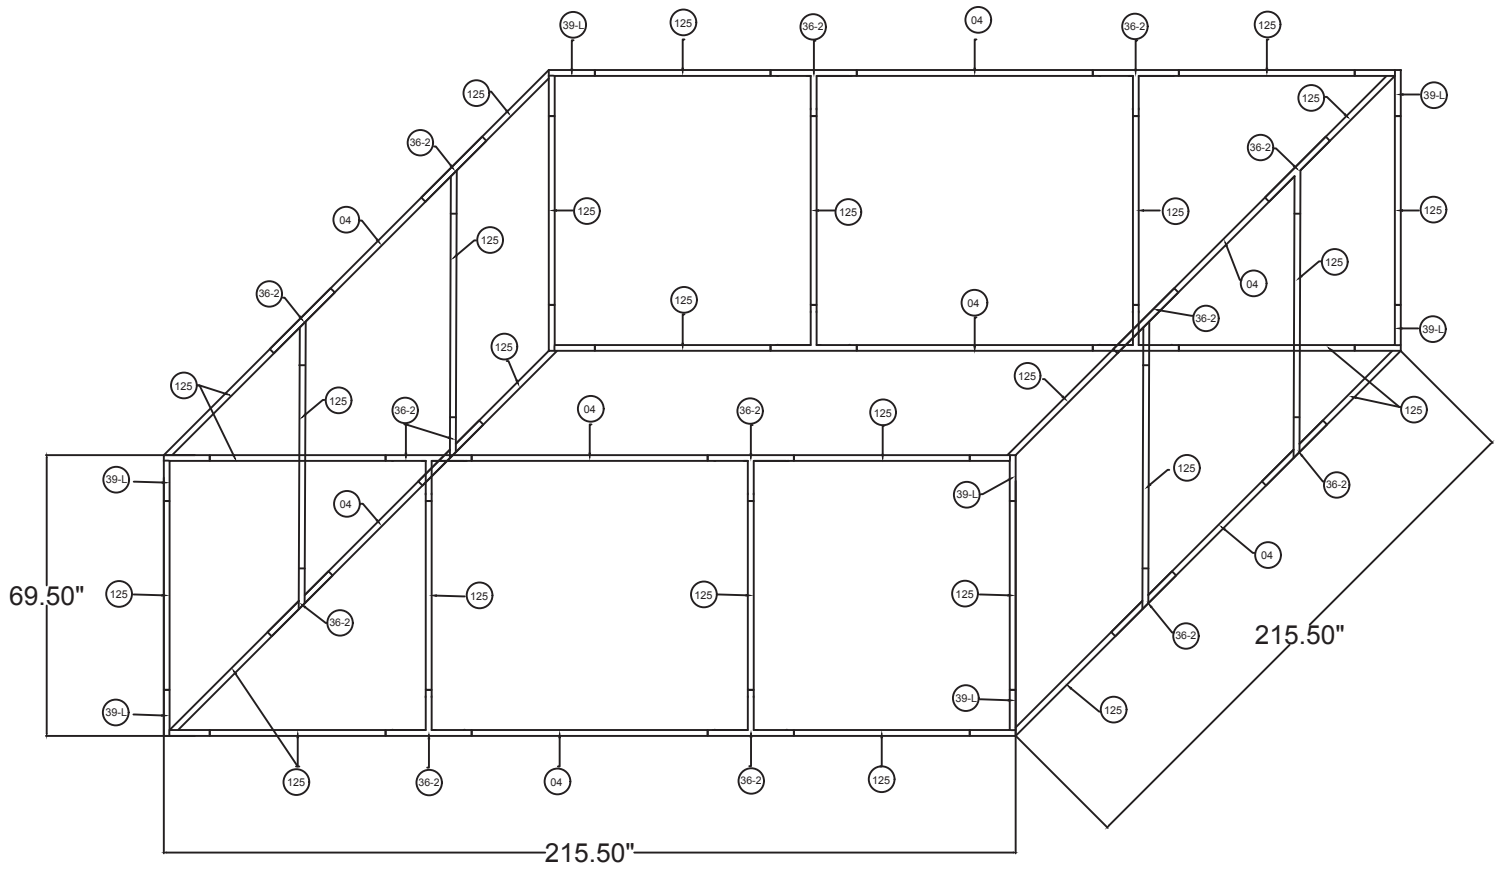

## 18'w x 6'h WL Hanging Sign

### SHS1872

18'w x 6'h WL Hanging Sign	
Qty.	Part Number
8	WLM#039L-US
28	WLM#125
8	WLM#004
16	WLM#036-2-US
2	BGO-FABRIC-XL bag