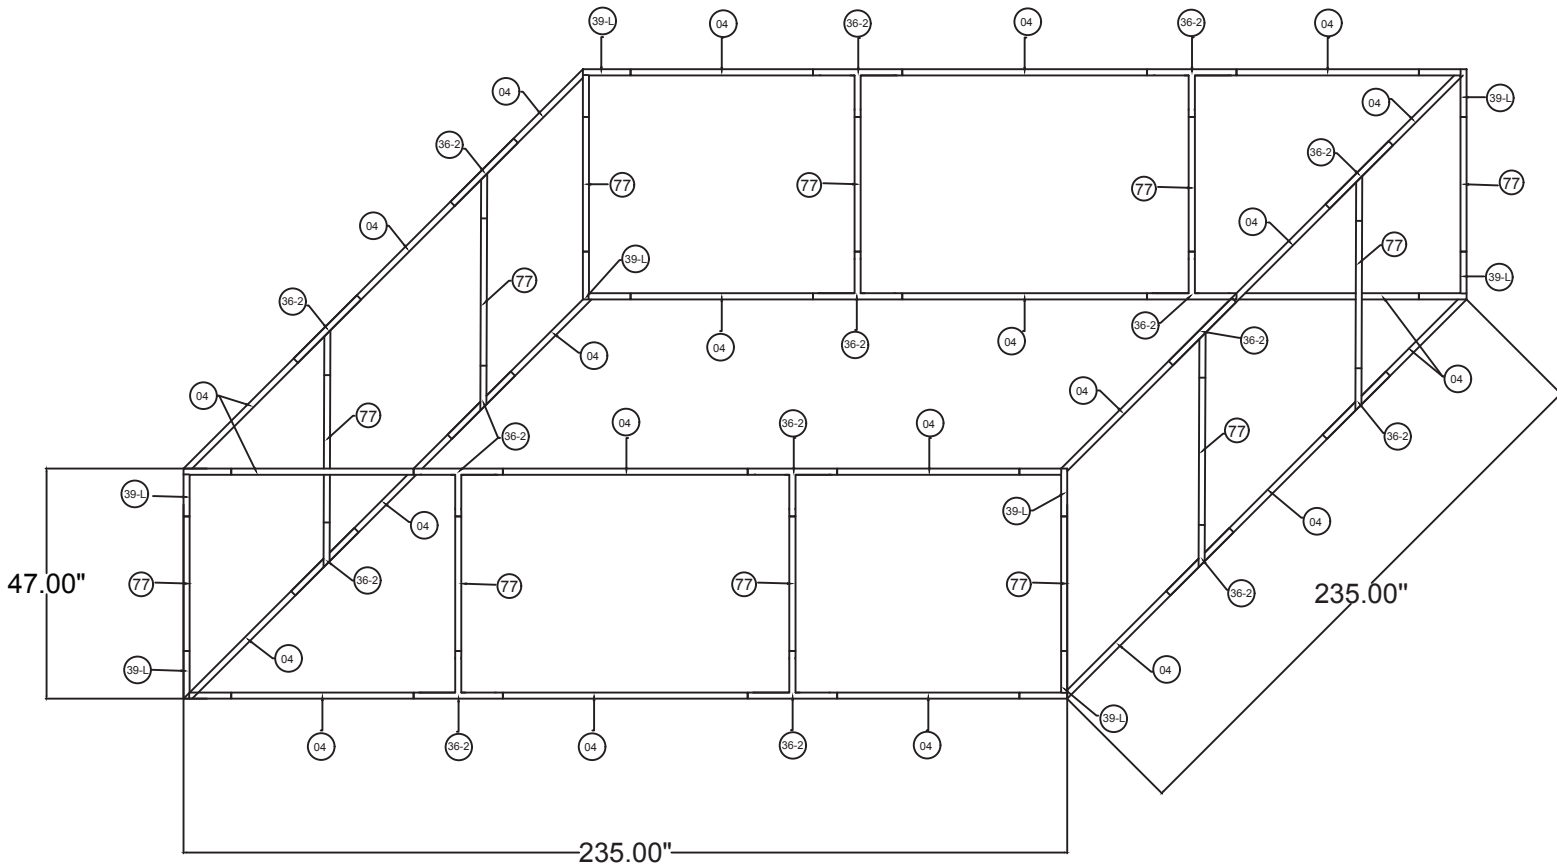

WAVELINE®

20'w x 4'h WL Hanging Sign

SHS2048

20'w x 4'h WL Hanging Sign	
Qty.	Part Number
8	WLM#039L-US
12	WLM#077
24	WLM#004
16	WLM#036-2-US
2	BGO-FABRIC-XL bag

Notes:

- * Does not include Hanging Cables
- * Will fit inside a CA600 or CA900 case