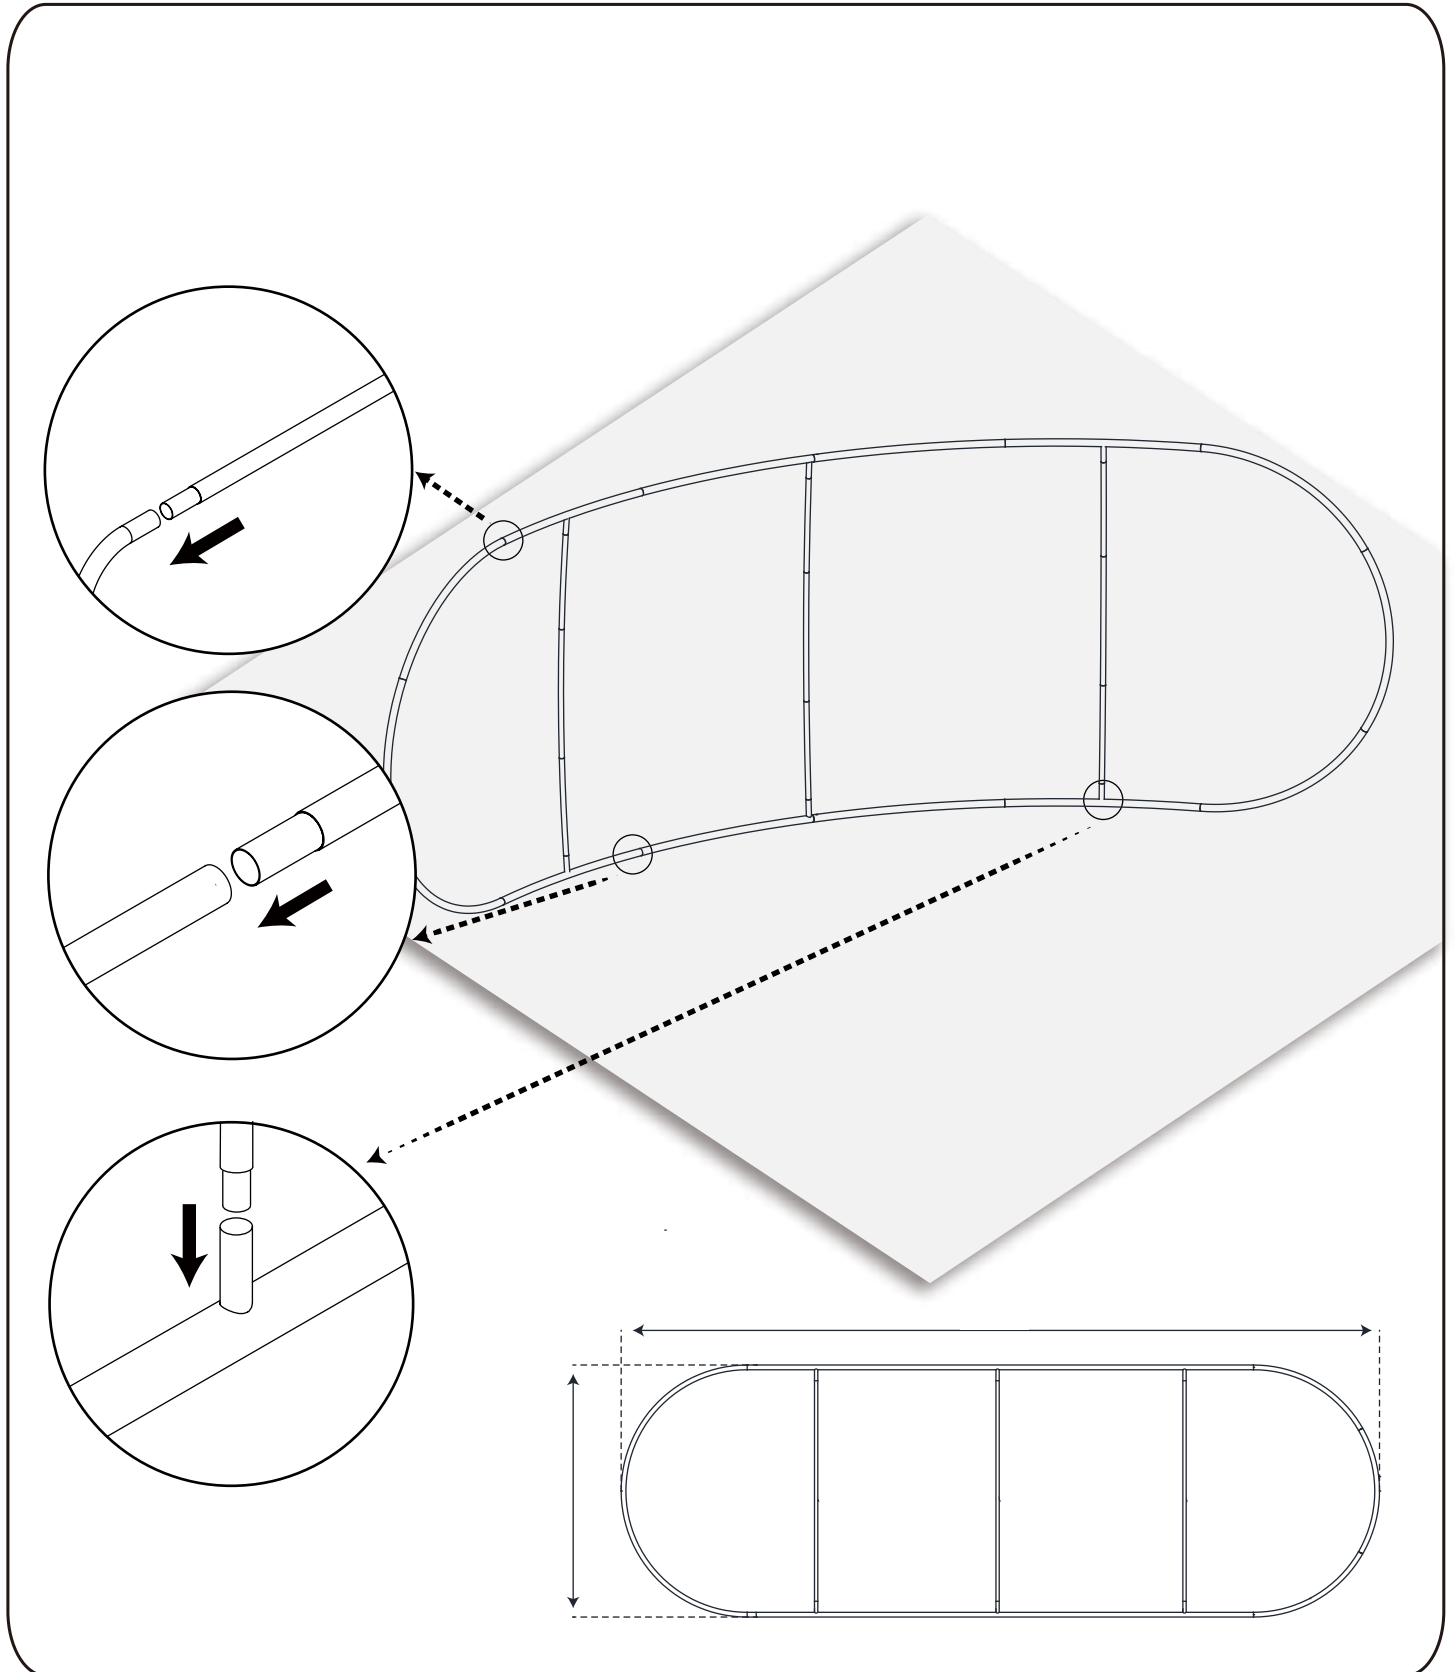

EZ TUBE 20FT KICKTAIL

PRODUCT CATEGORY: EZ FABRIC DISPLAYS

PRODUCT CODE: EZKICK20

INSTRUCTIONS