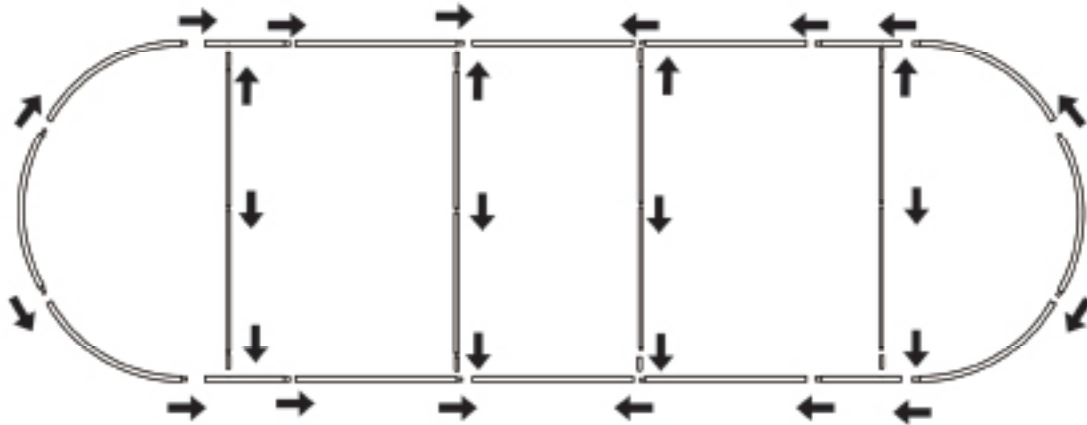

EZ TUBE 25FT KICKTAIL

PRODUCT CATEGORY: EZ FABRIC DISPLAYS

PRODUCT CODE: EZKICK25

SETUP INSTRUCTIONS