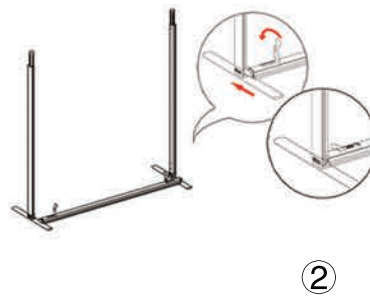

## SET UP INSTRUCTIONS SINGLE FRAME ASSEMBLY

## SET UP INSTRUCTIONS 3 FRAME CONNECTION (QSEG 9.8 X 7.4FT)