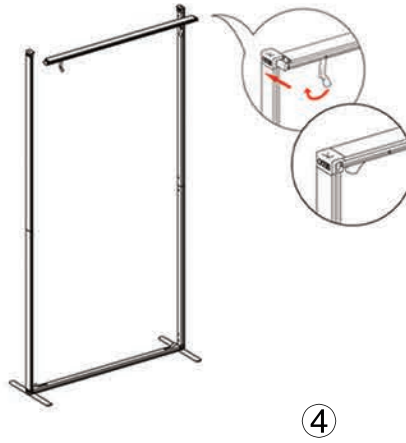

## SET UP INSTRUCTIONS SINGLE FRAME ASSEMBLY

## SET UP INSTRUCTIONS 3 FRAME CONNECTION (QSEG 9.8 X 7.4FT)