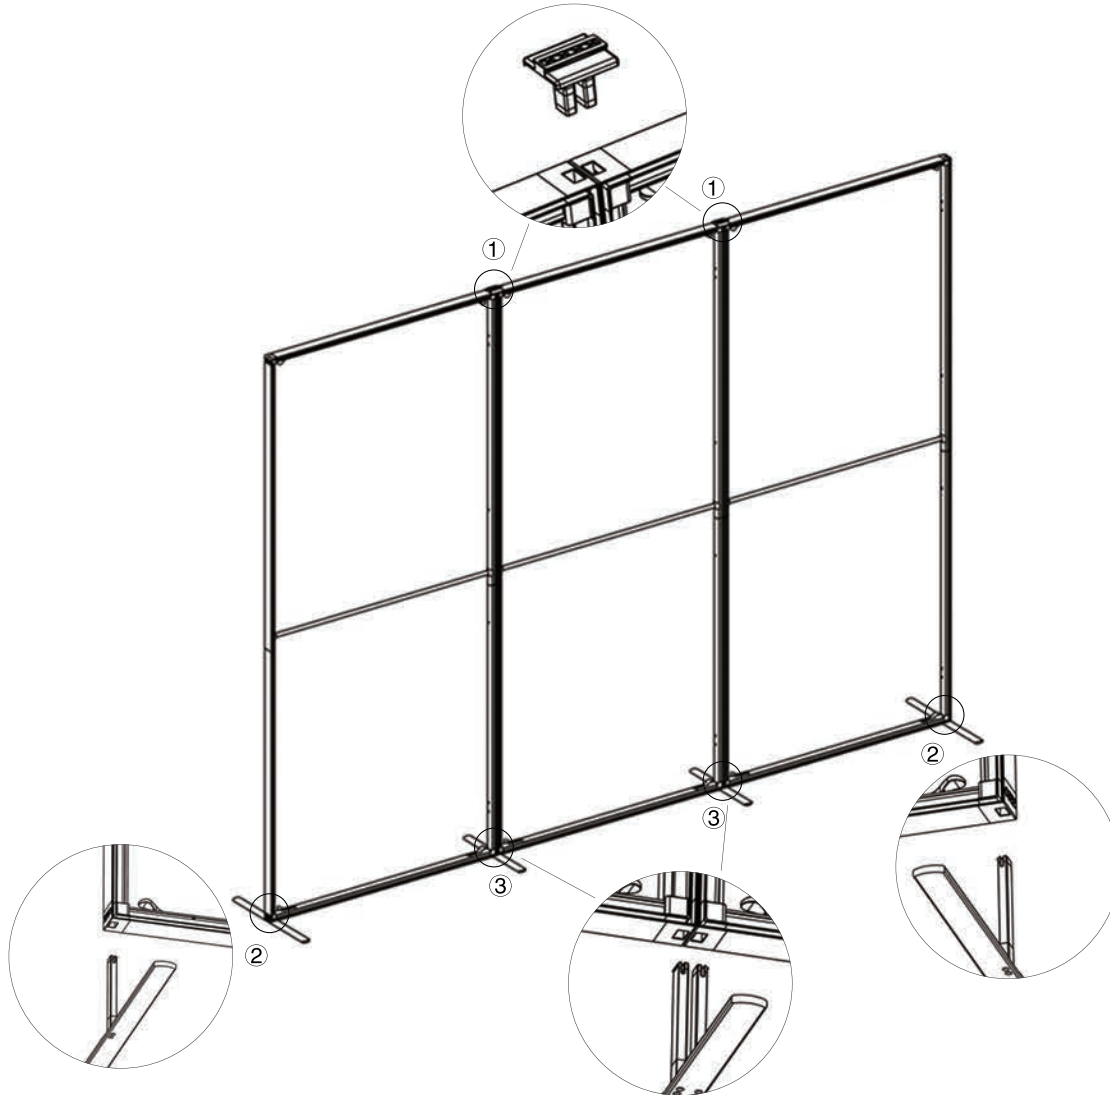

## SET UP INSTRUCTIONS SINGLE FRAME ASSEMBLY

## SET UP INSTRUCTIONS 3 FRAME CONNECTION (QSEG 9.8 X 7.4FT)

# QSEG TRADESHOW A

QSEG MODULAR SEG DISPLAY  
PRODUCT CODE: QSEG-TRADESHOW-A

On frame

On graphic

## SET UP INSTRUCTIONS TRADESHOW BOOTH ASSEMBLY