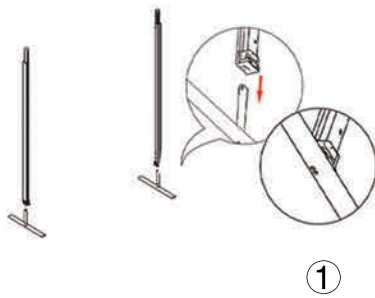

## SET UP INSTRUCTIONS SINGLE FRAME ASSEMBLY

## SET UP INSTRUCTIONS 3 FRAME CONNECTION (QSEG 9.8 X 7.4FT)