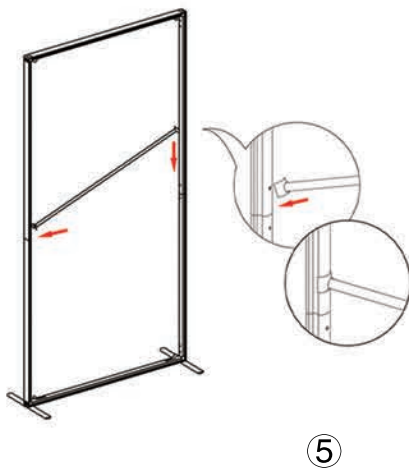

## SET UP INSTRUCTIONS SINGLE FRAME ASSEMBLY

## SET UP INSTRUCTIONS 3 FRAME CONNECTION (QSEG 9.8 X 7.4FT)