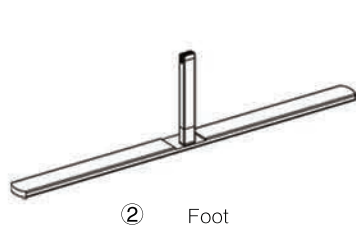

## SET UP INSTRUCTIONS SINGLE FRAME ASSEMBLY

## SET UP INSTRUCTIONS 3 FRAME CONNECTION (QSEG 9.8 X 7.4FT)