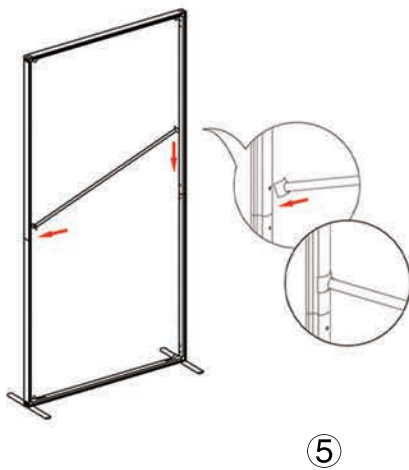

DISPLAY DIMENSIONS	118"W x 88.5"H x 88.5"D
GRAPHIC SIZE	41.5"W x 91"H (SEGO-100x225)
	41.5"W x 41.5"H (SEGO-100x100)

GRAPHIC MATERIAL

Dye Sub Stretch Fabric

GRAPHIC FINISHING

Silicone beading sewn onto edge of graphic

(qty 4)
QSEG-BC

(qty 1)
QSEG-LHCON

(qty 2)
QSEG-TPF

SET UP INSTRUCTIONS SINGLE FRAME ASSEMBLY

SET UP INSTRUCTIONS 3 FRAME CONNECTION (QSEG 9.8 X 7.4FT)

QSEG TRADESHOW A

QSEG MODULAR SEG DISPLAY
PRODUCT CODE: QSEG-TRADESHOW-A