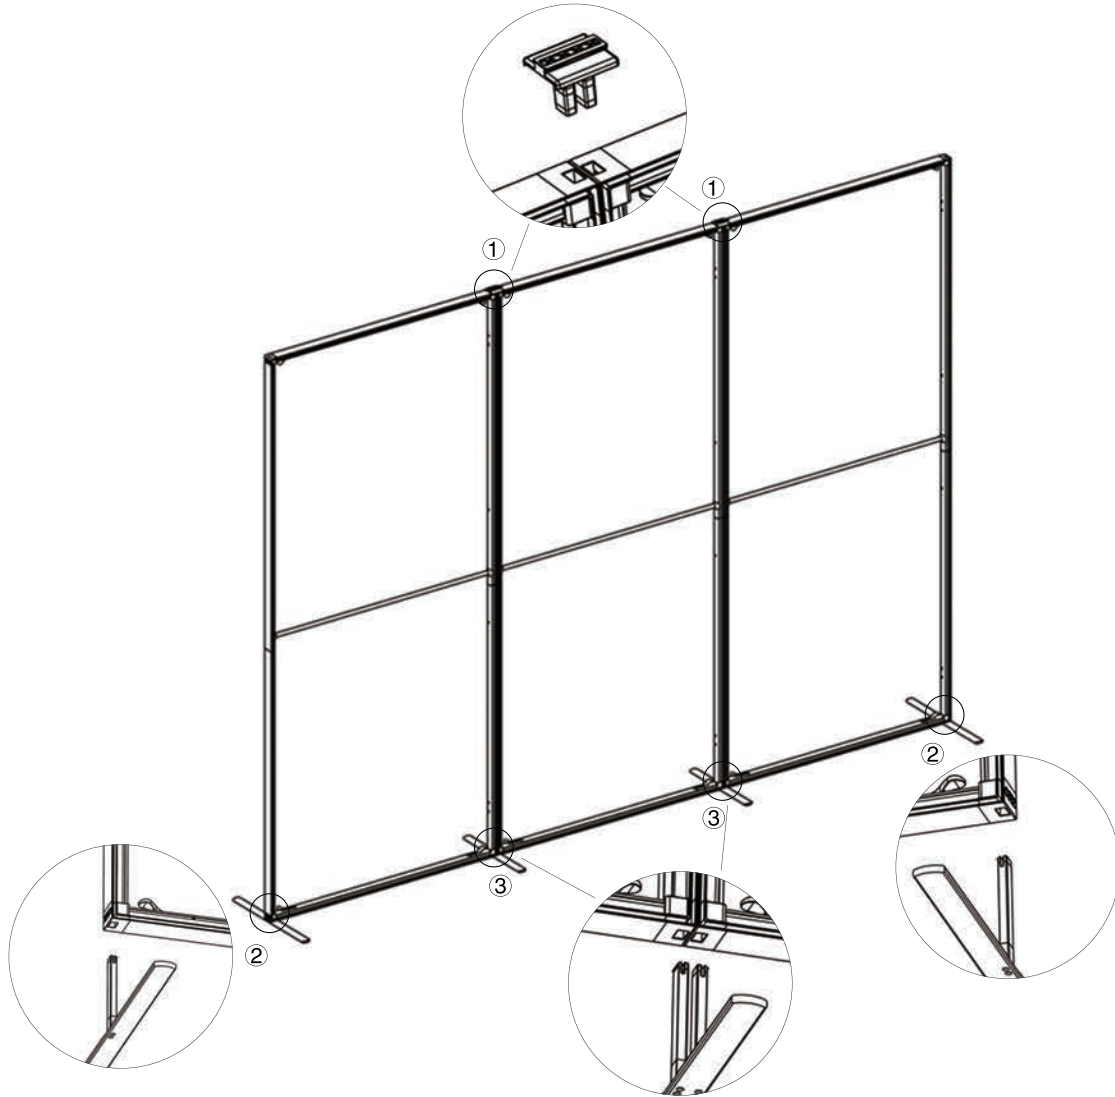

DISPLAY DIMENSIONS	118"W x 88.5"H x 88.5"D
GRAPHIC SIZE	41.5"W x 91"H (SEGO-100x225)
	41.5"W x 41.5"H (SEGO-100x100)

GRAPHIC MATERIAL

Dye Sub Stretch Fabric

GRAPHIC FINISHING

Silicone beading sewn onto edge of graphic

(qty 4)
QSEG-BC

(qty 1)
QSEG-LHCON

(qty 2)
QSEG-TPF

SET UP INSTRUCTIONS SINGLE FRAME ASSEMBLY

SET UP INSTRUCTIONS 3 FRAME CONNECTION (QSEG 9.8 X 7.4FT)

QSEG TRADESHOW A

QSEG MODULAR SEG DISPLAY
PRODUCT CODE: QSEG-TRADESHOW-A

On frame

On graphic

SET UP INSTRUCTIONS TRADESHOW BOOTH ASSEMBLY

QSEG TRADESHOW A

QSEG MODULAR SEG DISPLAY
PRODUCT CODE: QSEG-TRADESHOW-A

On frame On graphic

TEMPLATE

PLEASE DELETE ALL TEMPLATE ELEMENTS BEFORE UPLOADING