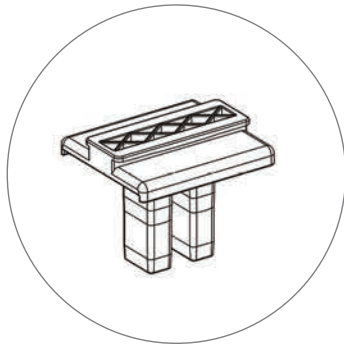

(qty 2)
QSEG-SCON