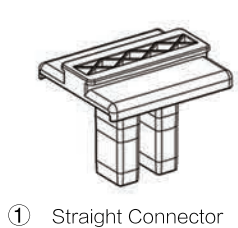

(qty 4)
QSEG-BC

(qty 1)
QSEG-LHCON

(qty 2)
QSEG-TPF

SET UP INSTRUCTIONS SINGLE FRAME ASSEMBLY

SET UP INSTRUCTIONS 3 FRAME CONNECTION (QSEG 9.8 X 7.4FT)

QSEG TRADESHOW A

QSEG MODULAR SEG DISPLAY
PRODUCT CODE: QSEG-TRADESHOW-A