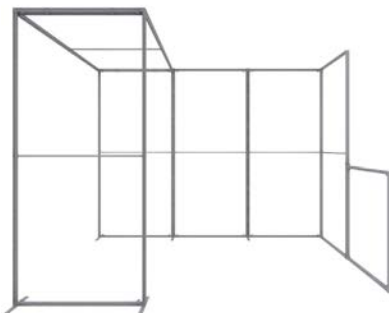

DISPLAY DIMENSIONS	118"W x 88.5"H x 88.5"D
GRAPHIC SIZE	41.5"W x 91"H (SEGO-100x225)
	41.5"W x 41.5"H (SEGO-100x100)

GRAPHIC MATERIAL

Dye Sub Stretch Fabric

GRAPHIC FINISHING

Silicone beading sewn onto edge of graphic

DISPLAY CONSTRUCTION

Aluminum extrusion frame with plastic components

SHIPPING WEIGHTS & DIMENSIONS

Shipping Weight (each box)	16 lbs (SEGO-100x225) (6 boxes)
	12 lbs (SEGO-100x100) (1 boxes)
Shipping Dimensions (each box)	47.25"W x 4"H x 10.25"D (6 boxes)
	43.7"W x 6.3"H x 3.5"D (1 boxes)

GRAPHIC TURN AROUND TIME

2 business days after proof approval (up to 2 sets)

AVAILABILITY	PFC
--------------	-----

LOW HIGH CONNECTION

BRIDGE CONNECTION

90° CORNER CONNECTION

STRAIGHT CONNECTION

QSEG TRADESHOW A