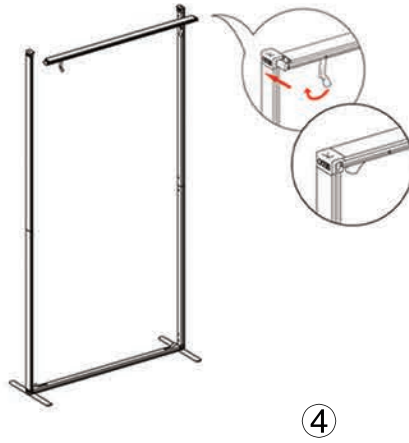

(qty 4)
QSEG-BC

(qty 1)
QSEG-LHCON

(qty 2)
QSEG-TPF

SET UP INSTRUCTIONS SINGLE FRAME ASSEMBLY

SET UP INSTRUCTIONS 3 FRAME CONNECTION (QSEG 9.8 X 7.4FT)

QSEG TRADESHOW A

QSEG MODULAR SEG DISPLAY
PRODUCT CODE: QSEG-TRADESHOW-A