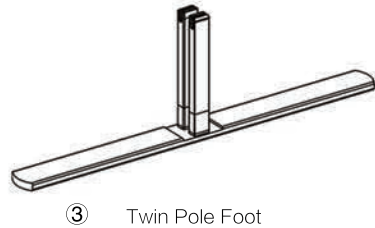

(qty 4)
QSEG-BC

(qty 1)
QSEG-LHCON

(qty 2)
QSEG-TPF

SET UP INSTRUCTIONS SINGLE FRAME ASSEMBLY

SET UP INSTRUCTIONS 3 FRAME CONNECTION (QSEG 9.8 X 7.4FT)

QSEG TRADESHOW A

QSEG MODULAR SEG DISPLAY
PRODUCT CODE: QSEG-TRADESHOW-A