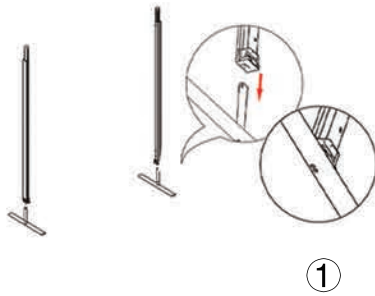

SET UP INSTRUCTIONS SINGLE FRAME ASSEMBLY