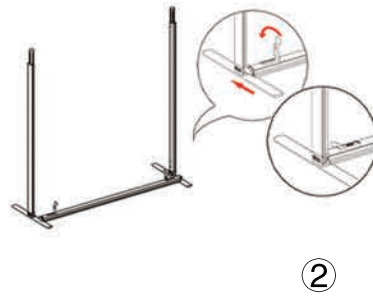

(qty 4)
QSEG-BC

(qty 1)
QSEG-LHCON

(qty 2)
QSEG-TPF

SET UP INSTRUCTIONS SINGLE FRAME ASSEMBLY

SET UP INSTRUCTIONS 3 FRAME CONNECTION (QSEG 9.8 X 7.4FT)

QSEG TRADESHOW A

QSEG MODULAR SEG DISPLAY
PRODUCT CODE: QSEG-TRADESHOW-A