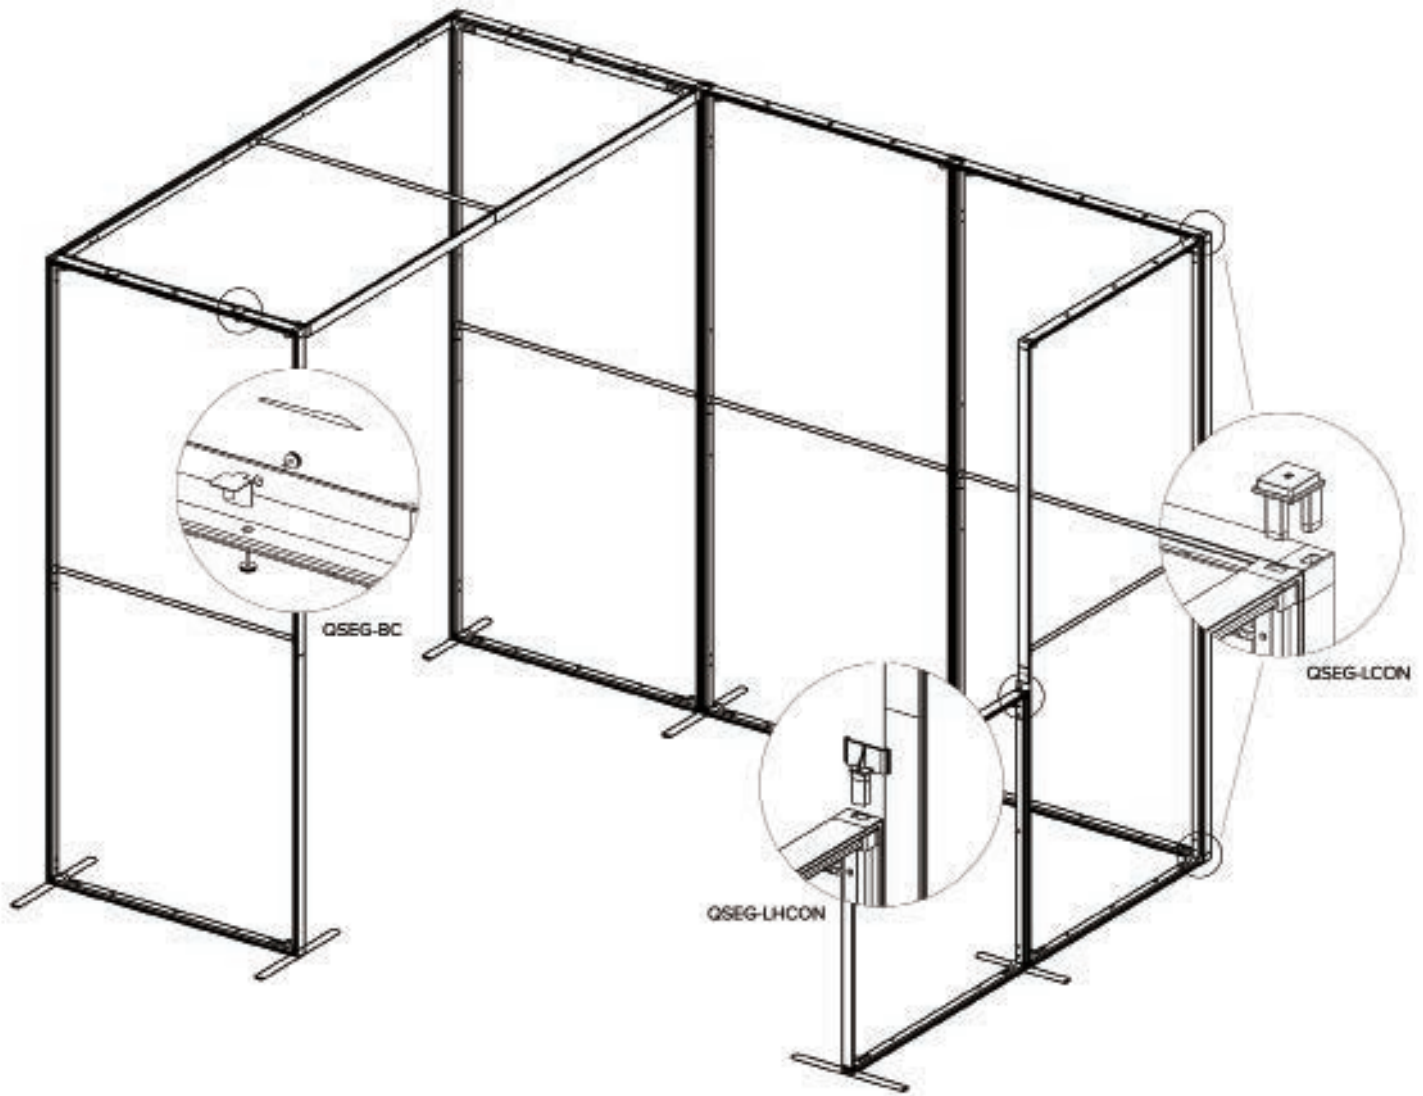

DISPLAY DIMENSIONS	118"W x 88.5"H x 88.5"D
GRAPHIC SIZE	41.5"W x 91"H (SEGO-100x225)
	41.5"W x 41.5"H (SEGO-100x100)

GRAPHIC MATERIAL

Dye Sub Stretch Fabric

GRAPHIC FINISHING

Silicone beading sewn onto edge of graphic

(qty 4)
QSEG-BC

(qty 1)
QSEG-LHCON

(qty 2)
QSEG-TPF

SET UP INSTRUCTIONS SINGLE FRAME ASSEMBLY

SET UP INSTRUCTIONS 3 FRAME CONNECTION (QSEG 9.8 X 7.4FT)

QSEG TRADESHOW A

QSEG MODULAR SEG DISPLAY
PRODUCT CODE: QSEG-TRADESHOW-A

On frame

On graphic

SET UP INSTRUCTIONS TRADESHOW BOOTH ASSEMBLY

QSEG TRADESHOW A

QSEG MODULAR SEG DISPLAY
PRODUCT CODE: QSEG-TRADESHOW-A

On frame On graphic

TEMPLATE

PLEASE DELETE ALL TEMPLATE ELEMENTS BEFORE UPLOADING

**QSEG TRADESHOW
A
QSEG-100x225**

GRAPHIC DIMENSIONS: 41.5"W x 91"H
YELLOW SAFE AREA: 33.5"W x 83"H

UPLOAD AT 100% SCALE
DOCUMENT SIZE 41.5" x 91"

USE TEMPLATE 12 TIMES TOTAL (6 FRONT/6 BACK)
REFERENCE TEMPLATE GUIDE FOR TEMPLATE LOCATIONS
ANY CONTINUOUS ARTWORK TO MATCH UP OR LINE UP
WITH ANOTHER PRINT MAY NOT LINE UP PERFECTLY