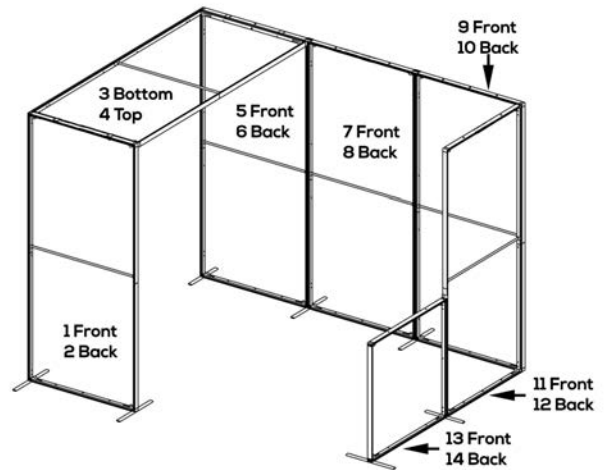

PLEASE DELETE ALL TEMPLATE ELEMENTS BEFORE UPLOADING

**QSEG TRADESHOW
A
QSEG-100x100**

GRAPHIC DIMENSIONS: 41.5"W x 41.5"H
YELLOW SAFE AREA: 33.5"W x 33.5"H

UPLOAD AT 100% SCALE
DOCUMENT SIZE 41.5" x 41.5"

USE TEMPLATE 2 TIMES TOTAL (1 FRONT/1 BACK)
REFERENCE TEMPLATE GUIDE FOR TEMPLATE LOCATIONS
ANY CONTINUOUS ARTWORK TO MATCH UP OR LINE UP
WITH ANOTHER PRINT MAY NOT LINE UP PERFECTLY

KEEP ALL IMPORTANT GRAPHICS
SUCH AS: LOGOS, TEXT, CONTACT INFO, ETC.
IN THE YELLOW SAFE ZONE

ARTWORK IN THE BLUE AREA WILL PRINT BUT IS IN RISK
OF BEING CLOSE TO THE EDGE OR TRIMMED OFF

Graphic Specifications: - Create to template specs - 125 DPI resolution - CMYK color - No template lines - Embed/link all images - Create to outline all fonts	Acceptable file formats: - Photoshop (.psd, .psb) - Illustrator (.ai, .eps) - Flattened .tiff - Press quality .pdf

Ver-0315.22

Qseg
TRADESHOW - A
TEMPLATE GUIDE

NUMBERS ON THE IMAGE ABOVE INDICATE THE TEMPLATE LOCATION # ON FRAME
PLEASE ADD TEMPLATE LOCATION # TO END OF FILENAME. EX: "QSEG-TRADESHOW-A-1"