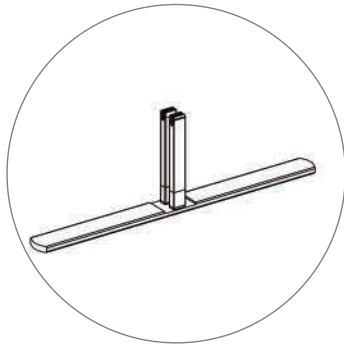

(qty 2)
QSEG-TPF