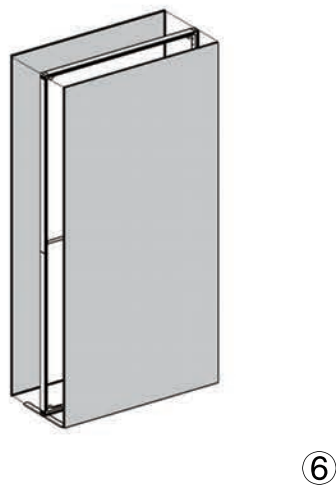

DISPLAY DIMENSIONS	118"W x 88.5"H x 88.5"D
GRAPHIC SIZE	41.5"W x 91"H (SEGO-100x225)
	41.5"W x 41.5"H (SEGO-100x100)

GRAPHIC MATERIAL

Dye Sub Stretch Fabric

GRAPHIC FINISHING

Silicone beading sewn onto edge of graphic

DISPLAY CONSTRUCTION

Aluminum extrusion frame with plastic components

SHIPPING WEIGHTS & DIMENSIONS

Shipping Weight (each box)	16 lbs (SEGO-100x225) (6 boxes)
	12 lbs (SEGO-100x100) (1 boxes)
Shipping Dimensions (each box)	47.25"W x 4"H x 10.25"D (6 boxes)
	43.7"W x 6.3"H x 3.5"D (1 boxes)

(qty 4)
QSEG-BC

(qty 1)
QSEG-LHCON

(qty 2)
QSEG-TPF

SET UP INSTRUCTIONS SINGLE FRAME ASSEMBLY

SET UP INSTRUCTIONS 3 FRAME CONNECTION (QSEG 9.8 X 7.4FT)

QSEG TRADESHOW A

QSEG MODULAR SEG DISPLAY
PRODUCT CODE: QSEG-TRADESHOW-A

**QSEG TRADESHOW
A
QSEG-100x225**

GRAPHIC DIMENSIONS: 41.5"W x 91"H
YELLOW SAFE AREA: 33.5"W x 83"H

UPLOAD AT 100% SCALE
DOCUMENT SIZE 41.5" x 91"

USE TEMPLATE 12 TIMES TOTAL (6 FRONT/6 BACK)
REFERENCE TEMPLATE GUIDE FOR TEMPLATE LOCATIONS
ANY CONTINUOUS ARTWORK TO MATCH UP OR LINE UP
WITH ANOTHER PRINT MAY NOT LINE UP PERFECTLY