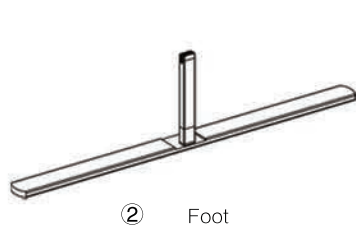

(qty 4)
QSEG-BC

(qty 1)
QSEG-LHCON

(qty 2)
QSEG-TPF

SET UP INSTRUCTIONS SINGLE FRAME ASSEMBLY

SET UP INSTRUCTIONS 3 FRAME CONNECTION (QSEG 9.8 X 7.4FT)

QSEG TRADESHOW A

QSEG MODULAR SEG DISPLAY
PRODUCT CODE: QSEG-TRADESHOW-A