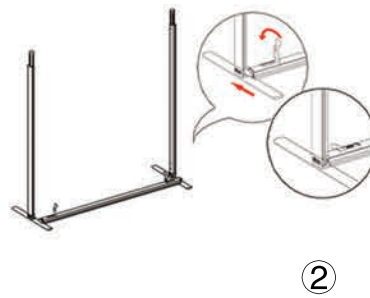

SET UP INSTRUCTIONS SINGLE FRAME ASSEMBLY

SET UP INSTRUCTIONS 3 FRAME CONNECTION (QSEG 9.8 X 7.4FT)

QSEG TRADESHOW D

QSEG MODULAR SEG DISPLAY
PRODUCT CODE: QSEG-TRADESHOW-D

On frame

On graphic

SET UP INSTRUCTIONS TRADESHOW BOOTH ASSEMBLY