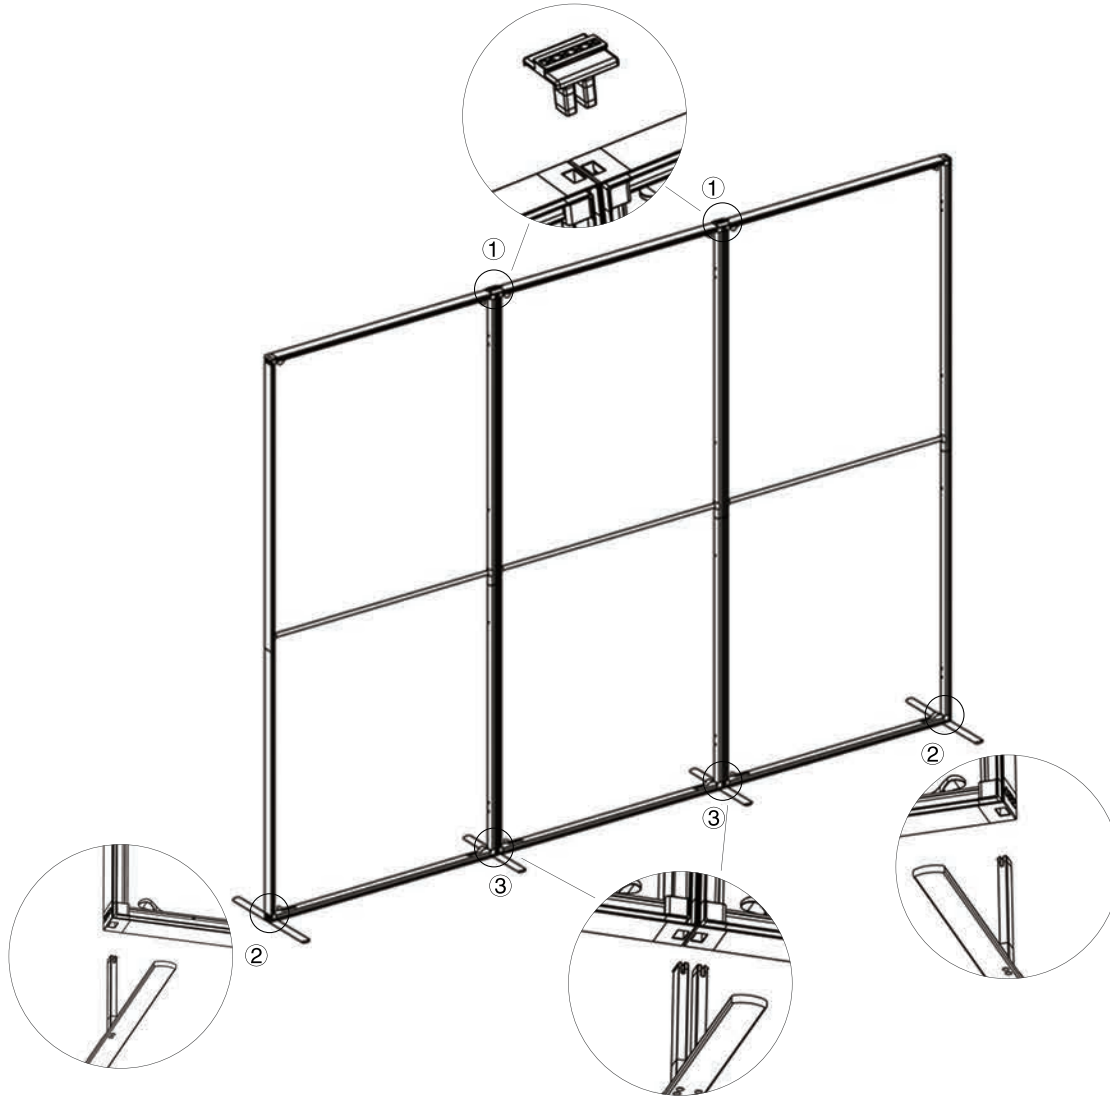

## SET UP INSTRUCTIONS SINGLE FRAME ASSEMBLY

## SET UP INSTRUCTIONS 3 FRAME CONNECTION (QSEG 9.8 X 7.4FT)

# QSEG TRADESHOW D

QSEG MODULAR SEG DISPLAY  
PRODUCT CODE: QSEG-TRADESHOW-D

On frame

On graphic

## SET UP INSTRUCTIONS TRADESHOW BOOTH ASSEMBLY