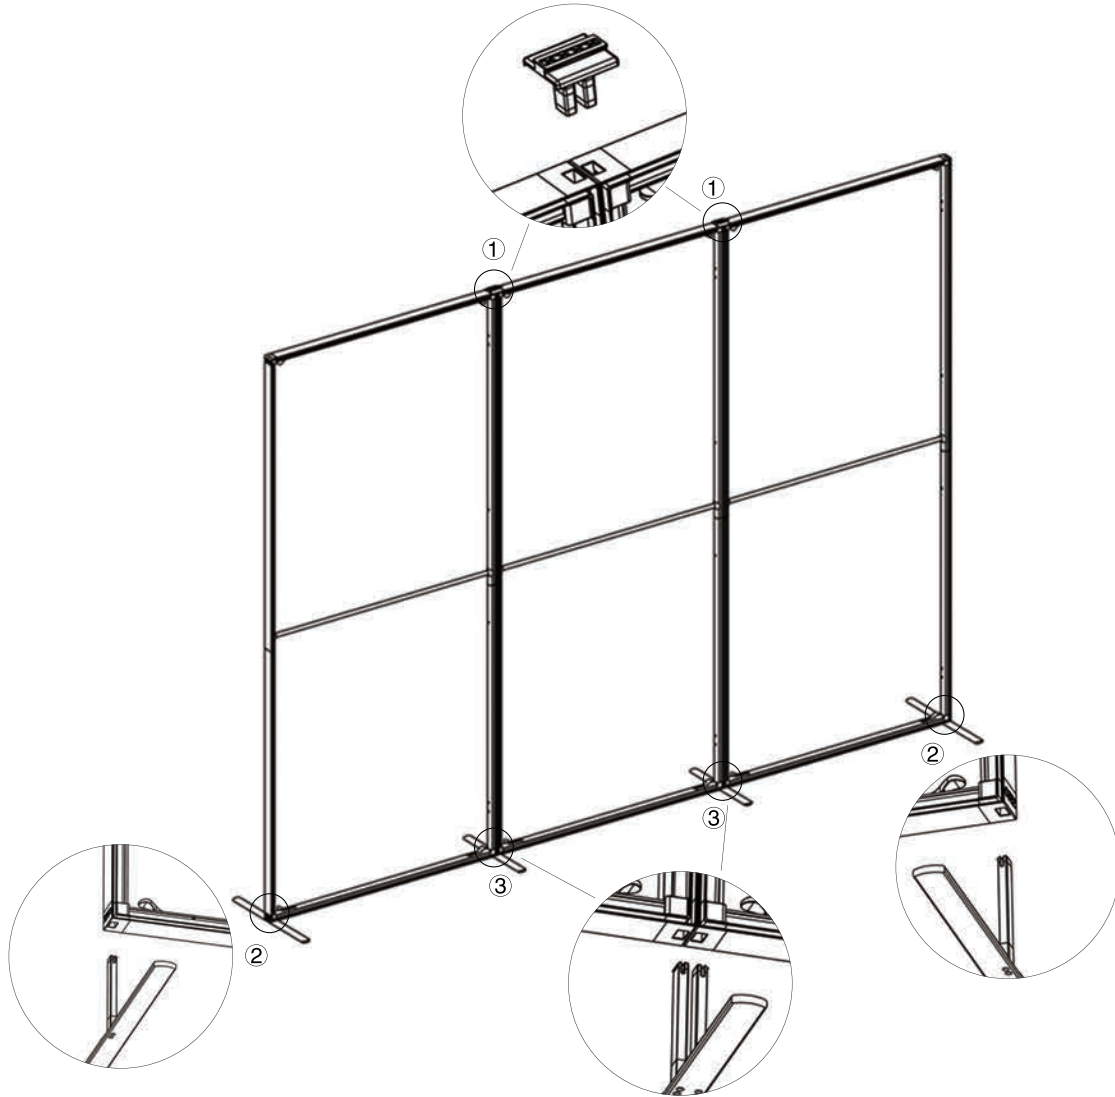

SET UP INSTRUCTIONS SINGLE FRAME ASSEMBLY

SET UP INSTRUCTIONS 3 FRAME CONNECTION (QSEG 9.8 X 7.4FT)

QSEG TRADESHOW D

QSEG MODULAR SEG DISPLAY
PRODUCT CODE: QSEG-TRADESHOW-D

On frame

On graphic

SET UP INSTRUCTIONS TRADESHOW BOOTH ASSEMBLY