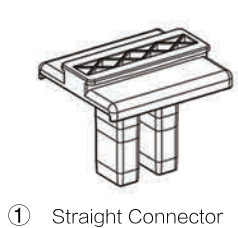

SET UP INSTRUCTIONS SINGLE FRAME ASSEMBLY

SET UP INSTRUCTIONS 3 FRAME CONNECTION (QSEG 9.8 X 7.4FT)

QSEG TRADESHOW D

QSEG MODULAR SEG DISPLAY
PRODUCT CODE: QSEG-TRADESHOW-D

On frame

On graphic

SET UP INSTRUCTIONS TRADESHOW BOOTH ASSEMBLY