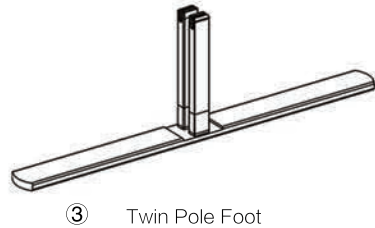

SET UP INSTRUCTIONS SINGLE FRAME ASSEMBLY

SET UP INSTRUCTIONS 3 FRAME CONNECTION (QSEG 9.8 X 7.4FT)

QSEG TRADESHOW D

QSEG MODULAR SEG DISPLAY
PRODUCT CODE: QSEG-TRADESHOW-D

On frame

On graphic

SET UP INSTRUCTIONS TRADESHOW BOOTH ASSEMBLY