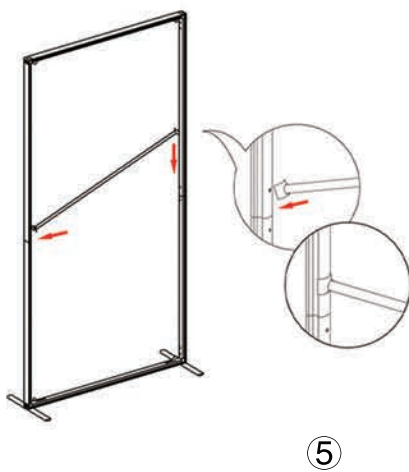

SET UP INSTRUCTIONS SINGLE FRAME ASSEMBLY

SET UP INSTRUCTIONS 3 FRAME CONNECTION (QSEG 9.8 X 7.4FT)

QSEG TRADESHOW D

QSEG MODULAR SEG DISPLAY
PRODUCT CODE: QSEG-TRADESHOW-D

On frame

On graphic

SET UP INSTRUCTIONS TRADESHOW BOOTH ASSEMBLY