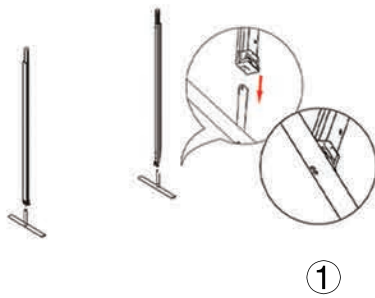

SET UP INSTRUCTIONS SINGLE FRAME ASSEMBLY

SET UP INSTRUCTIONS 3 FRAME CONNECTION (QSEG 9.8 X 7.4FT)

QSEG TRADESHOW D

QSEG MODULAR SEG DISPLAY
PRODUCT CODE: QSEG-TRADESHOW-D

On frame

On graphic

SET UP INSTRUCTIONS TRADESHOW BOOTH ASSEMBLY