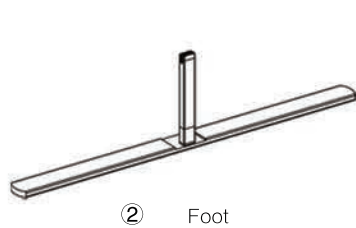

SET UP INSTRUCTIONS SINGLE FRAME ASSEMBLY

SET UP INSTRUCTIONS 3 FRAME CONNECTION (QSEG 9.8 X 7.4FT)

QSEG TRADESHOW D

QSEG MODULAR SEG DISPLAY
PRODUCT CODE: QSEG-TRADESHOW-D

On frame

On graphic

SET UP INSTRUCTIONS TRADESHOW BOOTH ASSEMBLY