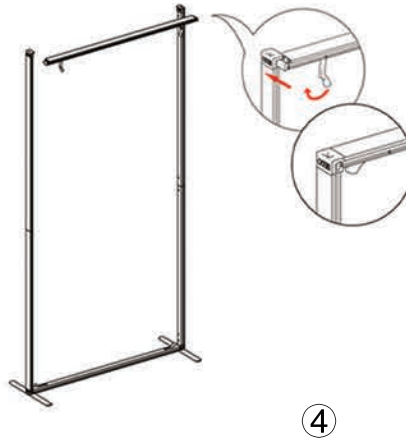

SET UP INSTRUCTIONS SINGLE FRAME ASSEMBLY

SET UP INSTRUCTIONS 3 FRAME CONNECTION (QSEG 9.8 X 7.4FT)

QSEG TRADESHOW D

QSEG MODULAR SEG DISPLAY
PRODUCT CODE: QSEG-TRADESHOW-D

On frame

On graphic

SET UP INSTRUCTIONS TRADESHOW BOOTH ASSEMBLY