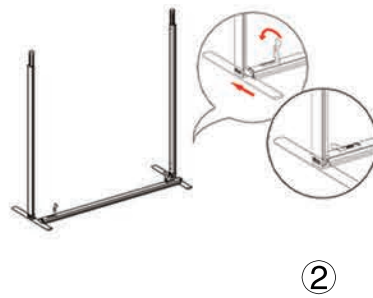

## SET UP INSTRUCTIONS SINGLE FRAME ASSEMBLY

## SET UP INSTRUCTIONS 3 FRAME CONNECTION (QSEG 9.8 X 7.4FT)