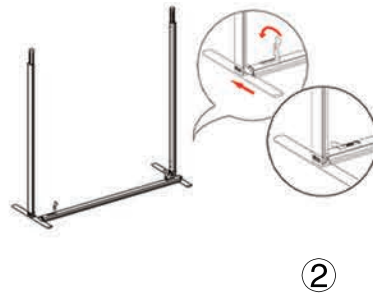

SET UP INSTRUCTIONS SINGLE FRAME ASSEMBLY

SET UP INSTRUCTIONS 3 FRAME CONNECTION (QSEG 9.8 X 7.4FT)

QSEG TRADESHOW E

QSEG MODULAR SEG DISPLAY
PRODUCT CODE: QSEG-TRADESHOW-E

On frame

On graphic

SET UP INSTRUCTIONS TRADESHOW BOOTH ASSEMBLY