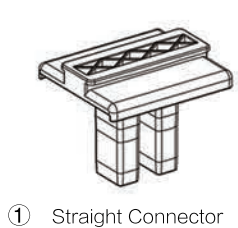

SET UP INSTRUCTIONS SINGLE FRAME ASSEMBLY

SET UP INSTRUCTIONS 3 FRAME CONNECTION (QSEG 9.8 X 7.4FT)

QSEG TRADESHOW E

QSEG MODULAR SEG DISPLAY
PRODUCT CODE: QSEG-TRADESHOW-E

On frame

On graphic

SET UP INSTRUCTIONS TRADESHOW BOOTH ASSEMBLY