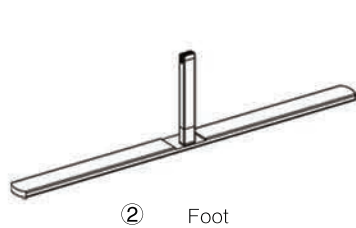

SET UP INSTRUCTIONS SINGLE FRAME ASSEMBLY

SET UP INSTRUCTIONS 3 FRAME CONNECTION (QSEG 9.8 X 7.4FT)

QSEG TRADESHOW E

QSEG MODULAR SEG DISPLAY
PRODUCT CODE: QSEG-TRADESHOW-E

On frame

On graphic

SET UP INSTRUCTIONS TRADESHOW BOOTH ASSEMBLY