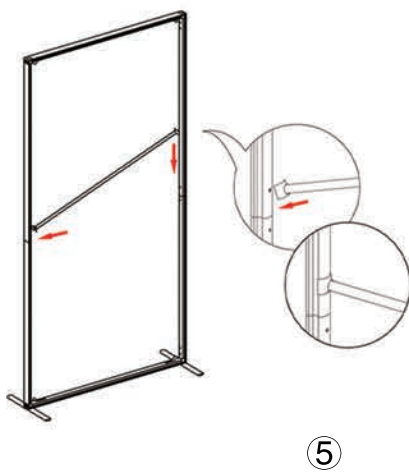

SET UP INSTRUCTIONS SINGLE FRAME ASSEMBLY

SET UP INSTRUCTIONS 3 FRAME CONNECTION (QSEG 9.8 X 7.4FT)

QSEG TRADESHOW E

QSEG MODULAR SEG DISPLAY
PRODUCT CODE: QSEG-TRADESHOW-E

On frame

On graphic

SET UP INSTRUCTIONS TRADESHOW BOOTH ASSEMBLY