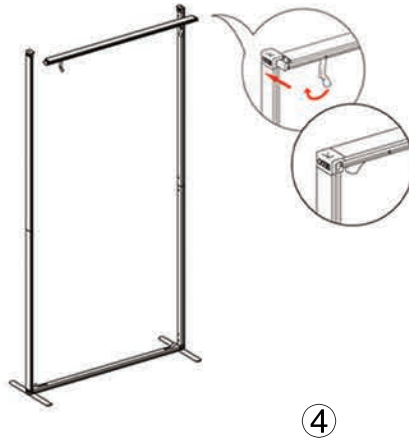

SET UP INSTRUCTIONS SINGLE FRAME ASSEMBLY

SET UP INSTRUCTIONS 3 FRAME CONNECTION (QSEG 9.8 X 7.4FT)

QSEG TRADESHOW E

QSEG MODULAR SEG DISPLAY
PRODUCT CODE: QSEG-TRADESHOW-E

On frame

On graphic

SET UP INSTRUCTIONS TRADESHOW BOOTH ASSEMBLY