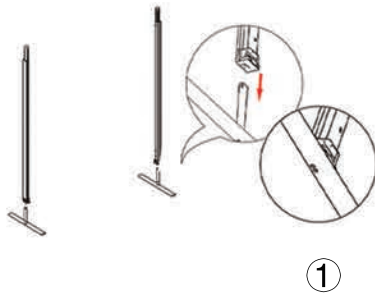

SET UP INSTRUCTIONS SINGLE FRAME ASSEMBLY

SET UP INSTRUCTIONS 3 FRAME CONNECTION (QSEG 9.8 X 7.4FT)

QSEG TRADESHOW E

QSEG MODULAR SEG DISPLAY
PRODUCT CODE: QSEG-TRADESHOW-E

On frame

On graphic

SET UP INSTRUCTIONS TRADESHOW BOOTH ASSEMBLY