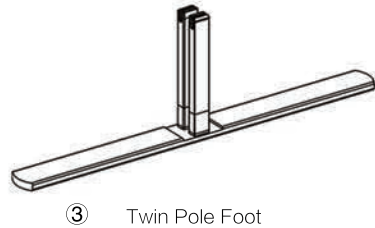

SET UP INSTRUCTIONS SINGLE FRAME ASSEMBLY

SET UP INSTRUCTIONS 3 FRAME CONNECTION (QSEG 9.8 X 7.4FT)

QSEG TRADESHOW E

QSEG MODULAR SEG DISPLAY
PRODUCT CODE: QSEG-TRADESHOW-E

On frame

On graphic

SET UP INSTRUCTIONS TRADESHOW BOOTH ASSEMBLY