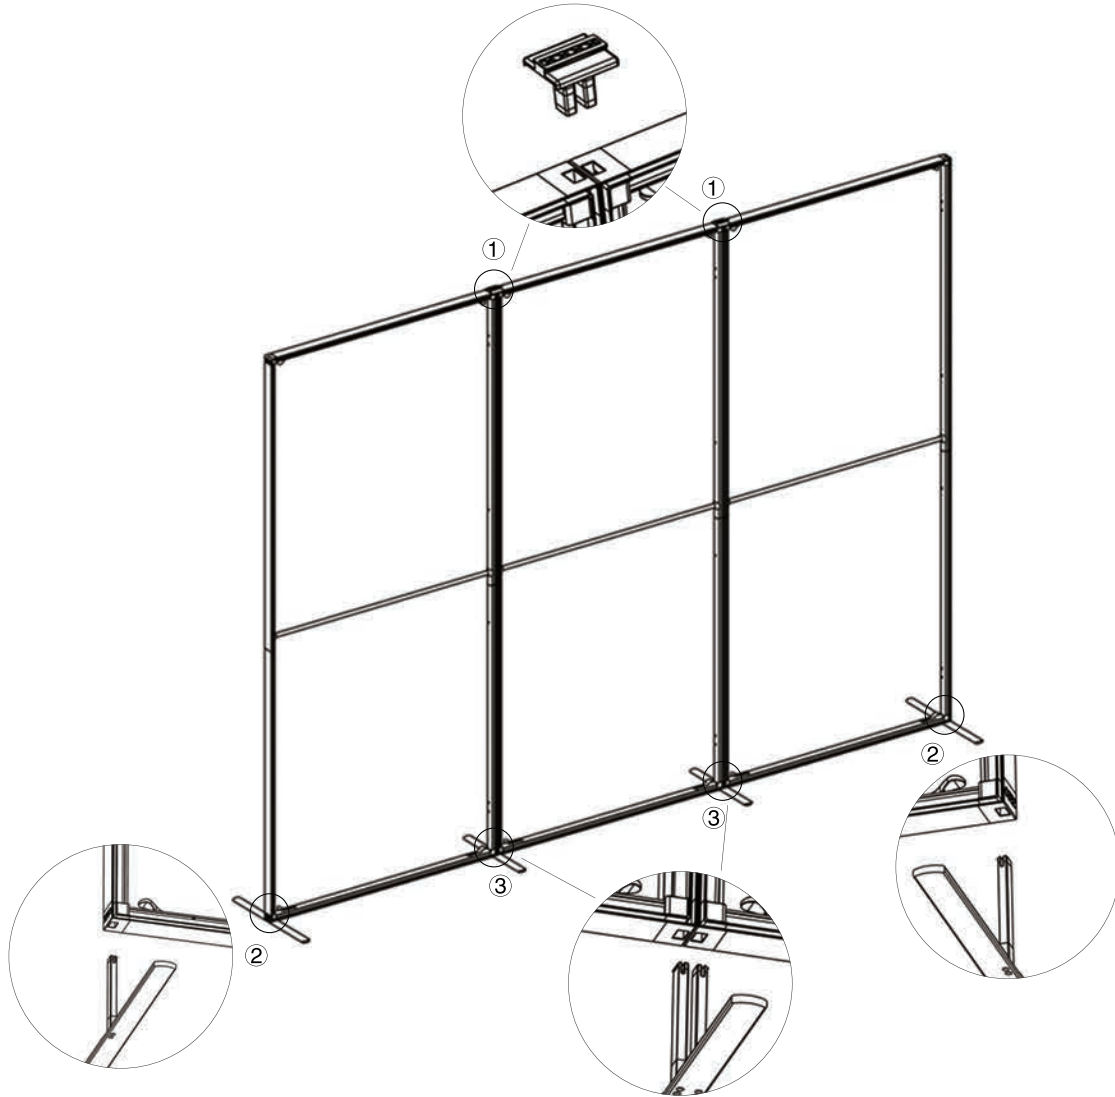

SET UP INSTRUCTIONS SINGLE FRAME ASSEMBLY

SET UP INSTRUCTIONS 3 FRAME CONNECTION (QSEG 9.8 X 7.4FT)

QSEG TRADESHOW E

QSEG MODULAR SEG DISPLAY
PRODUCT CODE: QSEG-TRADESHOW-E

On frame

On graphic

SET UP INSTRUCTIONS TRADESHOW BOOTH ASSEMBLY