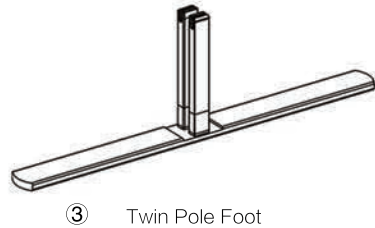

SET UP INSTRUCTIONS SINGLE FRAME ASSEMBLY

SET UP INSTRUCTIONS 3 FRAME CONNECTION (QSEG 9.8 X 7.4FT)

QSEG TRADESHOW F

QSEG MODULAR SEG DISPLAY
PRODUCT CODE: QSEG-TRADESHOW-F

On frame

On graphic

SET UP INSTRUCTIONS TRADESHOW BOOTH ASSEMBLY