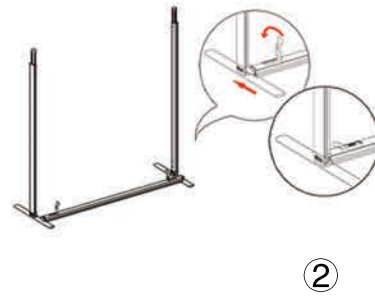

SET UP INSTRUCTIONS SINGLE FRAME ASSEMBLY

SET UP INSTRUCTIONS 3 FRAME CONNECTION (QSEG 9.8 X 7.4FT)

QSEG TRADESHOW F

QSEG MODULAR SEG DISPLAY
PRODUCT CODE: QSEG-TRADESHOW-F

On frame

On graphic

SET UP INSTRUCTIONS TRADESHOW BOOTH ASSEMBLY