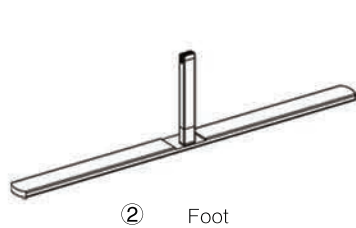

SET UP INSTRUCTIONS SINGLE FRAME ASSEMBLY

SET UP INSTRUCTIONS 3 FRAME CONNECTION (QSEG 9.8 X 7.4FT)

QSEG TRADESHOW F

QSEG MODULAR SEG DISPLAY
PRODUCT CODE: QSEG-TRADESHOW-F

On frame

On graphic

SET UP INSTRUCTIONS TRADESHOW BOOTH ASSEMBLY