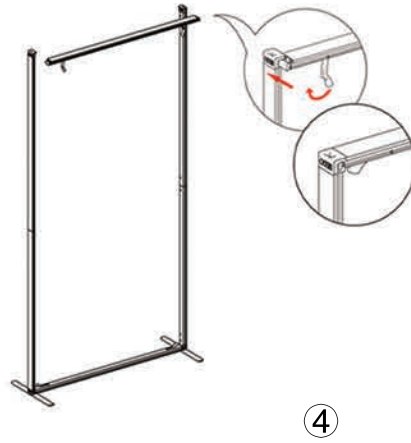

SET UP INSTRUCTIONS SINGLE FRAME ASSEMBLY

SET UP INSTRUCTIONS 3 FRAME CONNECTION (QSEG 9.8 X 7.4FT)

QSEG TRADESHOW F

QSEG MODULAR SEG DISPLAY
PRODUCT CODE: QSEG-TRADESHOW-F

On frame

On graphic

SET UP INSTRUCTIONS TRADESHOW BOOTH ASSEMBLY