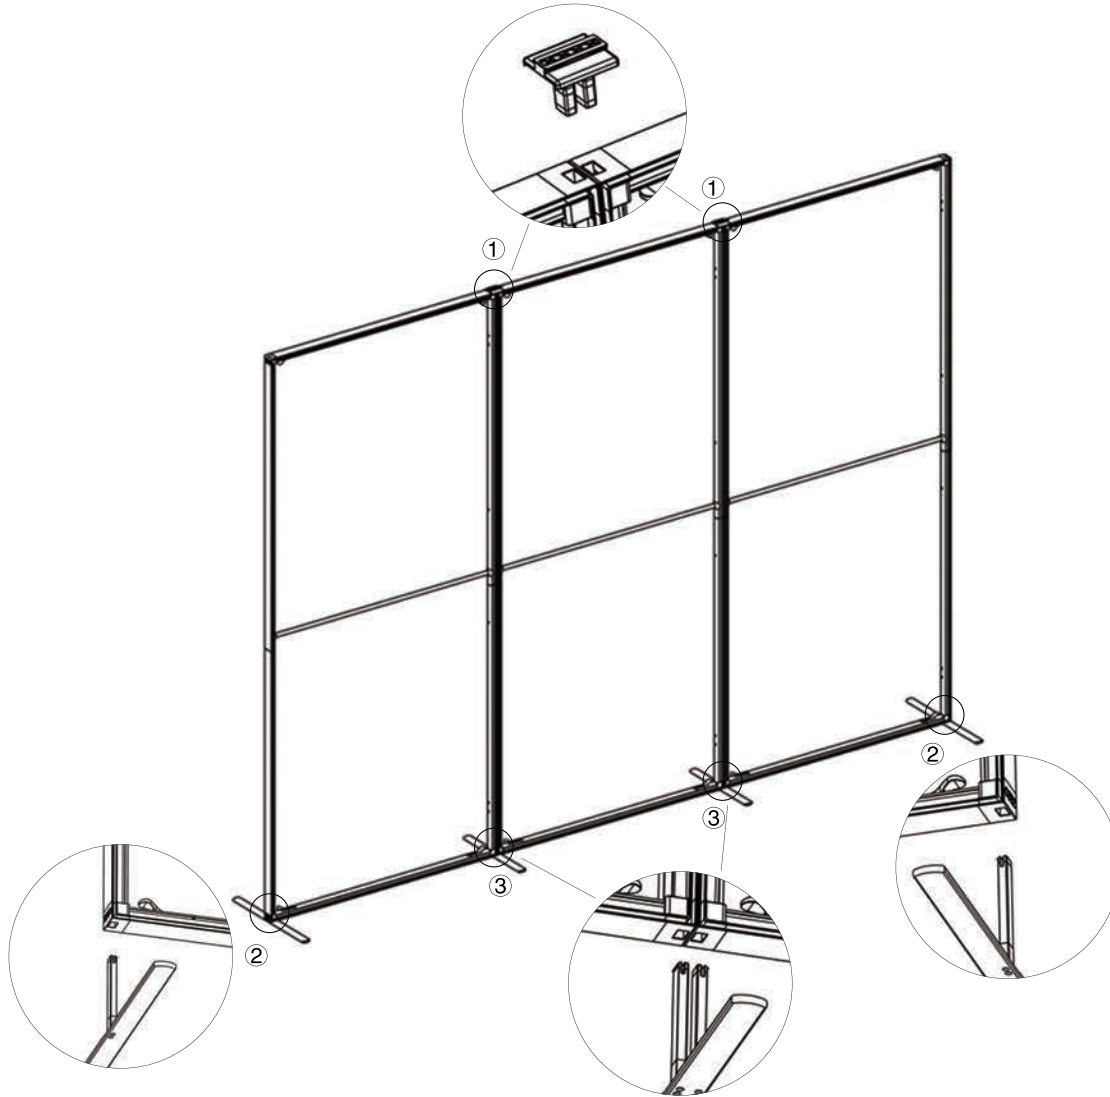

SET UP INSTRUCTIONS SINGLE FRAME ASSEMBLY

SET UP INSTRUCTIONS 3 FRAME CONNECTION (QSEG 9.8 X 7.4FT)

QSEG TRADESHOW F

QSEG MODULAR SEG DISPLAY
PRODUCT CODE: QSEG-TRADESHOW-F

On frame

On graphic

SET UP INSTRUCTIONS TRADESHOW BOOTH ASSEMBLY