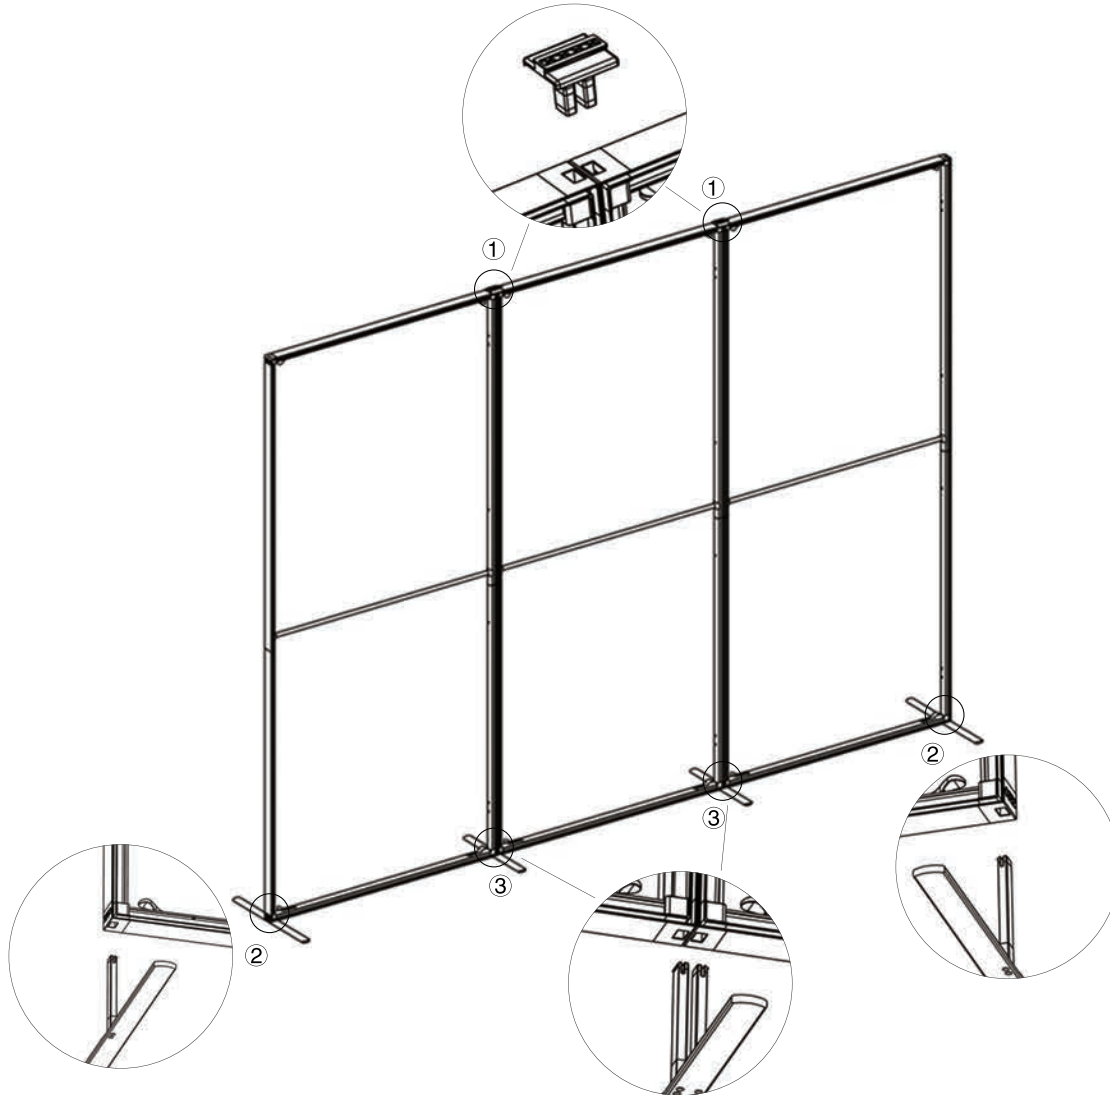

SET UP INSTRUCTIONS SINGLE FRAME ASSEMBLY

SET UP INSTRUCTIONS 3 FRAME CONNECTION (QSEG 9.8 X 7.4FT)

QSEG TRADESHOW F

QSEG MODULAR SEG DISPLAY
PRODUCT CODE: QSEG-TRADESHOW-F

On frame

On graphic

SET UP INSTRUCTIONS TRADESHOW BOOTH ASSEMBLY