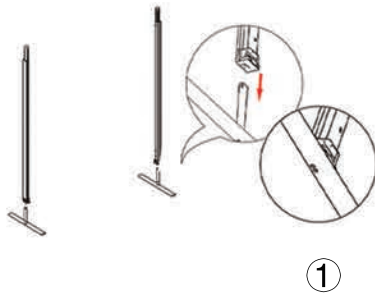

SET UP INSTRUCTIONS SINGLE FRAME ASSEMBLY

SET UP INSTRUCTIONS 3 FRAME CONNECTION (QSEG 9.8 X 7.4FT)

QSEG TRADESHOW F

QSEG MODULAR SEG DISPLAY
PRODUCT CODE: QSEG-TRADESHOW-F

On frame

On graphic

SET UP INSTRUCTIONS TRADESHOW BOOTH ASSEMBLY