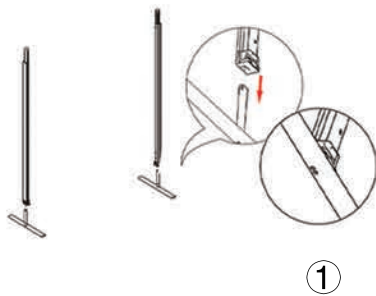

SET UP INSTRUCTIONS SINGLE FRAME ASSEMBLY

SET UP INSTRUCTIONS 3 FRAME CONNECTION (QSEG 9.8 X 7.4FT)

QSEG TRADESHOW F

QSEG MODULAR SEG DISPLAY
PRODUCT CODE: QSEG-TRADESHOW-F

On frame

On graphic

SET UP INSTRUCTIONS TRADESHOW BOOTH ASSEMBLY