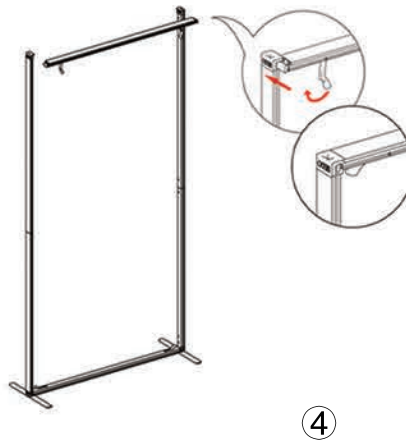

SET UP INSTRUCTIONS SINGLE FRAME ASSEMBLY

SET UP INSTRUCTIONS 3 FRAME CONNECTION (QSEG 9.8 X 7.4FT)

QSEG TRADESHOW F

QSEG MODULAR SEG DISPLAY
PRODUCT CODE: QSEG-TRADESHOW-F

On frame

On graphic

SET UP INSTRUCTIONS TRADESHOW BOOTH ASSEMBLY