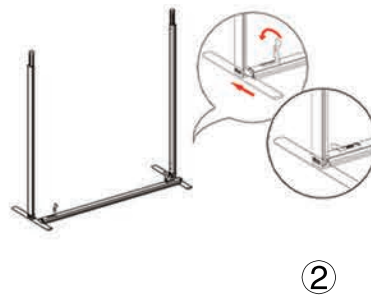

SET UP INSTRUCTIONS SINGLE FRAME ASSEMBLY

SET UP INSTRUCTIONS 3 FRAME CONNECTION (QSEG 9.8 X 7.4FT)

QSEG TRADESHOW F

QSEG MODULAR SEG DISPLAY
PRODUCT CODE: QSEG-TRADESHOW-F

On frame

On graphic

SET UP INSTRUCTIONS TRADESHOW BOOTH ASSEMBLY