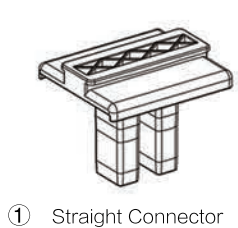

SET UP INSTRUCTIONS SINGLE FRAME ASSEMBLY

SET UP INSTRUCTIONS 3 FRAME CONNECTION (QSEG 9.8 X 7.4FT)

QSEG TRADESHOW F

QSEG MODULAR SEG DISPLAY
PRODUCT CODE: QSEG-TRADESHOW-F

On frame

On graphic

SET UP INSTRUCTIONS TRADESHOW BOOTH ASSEMBLY