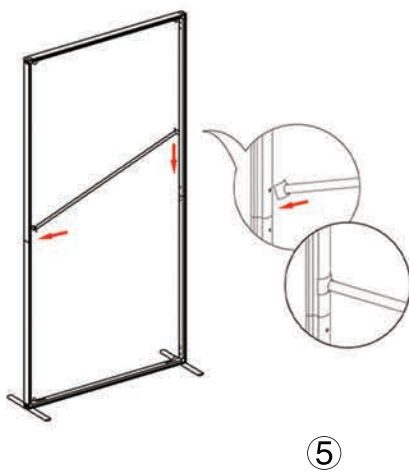

SET UP INSTRUCTIONS SINGLE FRAME ASSEMBLY

SET UP INSTRUCTIONS 3 FRAME CONNECTION (QSEG 9.8 X 7.4FT)

QSEG TRADESHOW F

QSEG MODULAR SEG DISPLAY
PRODUCT CODE: QSEG-TRADESHOW-F

On frame

On graphic

SET UP INSTRUCTIONS TRADESHOW BOOTH ASSEMBLY