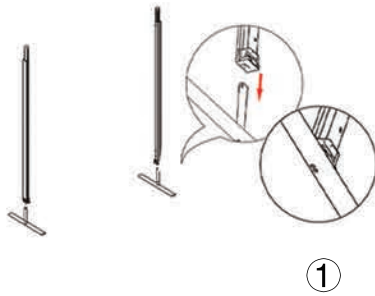

SET UP INSTRUCTIONS SINGLE FRAME ASSEMBLY

SET UP INSTRUCTIONS 3 FRAME CONNECTION (QSEG 9.8 X 7.4FT)

QSEG TRADESHOW G

QSEG MODULAR SEG DISPLAY
PRODUCT CODE: QSEG-TRADESHOW-G

On frame

On graphic

SET UP INSTRUCTIONS TRADESHOW BOOTH ASSEMBLY