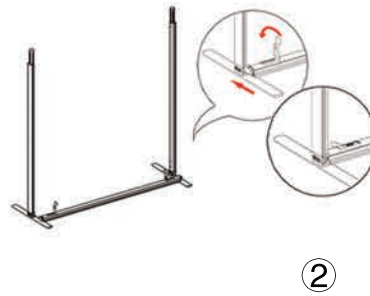

SET UP INSTRUCTIONS SINGLE FRAME ASSEMBLY

SET UP INSTRUCTIONS 3 FRAME CONNECTION (QSEG 9.8 X 7.4FT)

QSEG TRADESHOW G

QSEG MODULAR SEG DISPLAY
PRODUCT CODE: QSEG-TRADESHOW-G

On frame

On graphic

SET UP INSTRUCTIONS TRADESHOW BOOTH ASSEMBLY