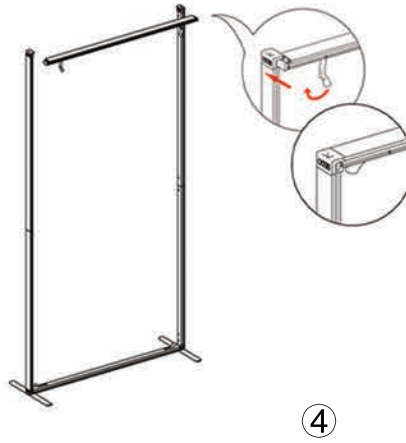

SET UP INSTRUCTIONS SINGLE FRAME ASSEMBLY

SET UP INSTRUCTIONS 3 FRAME CONNECTION (QSEG 9.8 X 7.4FT)

QSEG TRADESHOW G

QSEG MODULAR SEG DISPLAY
PRODUCT CODE: QSEG-TRADESHOW-G

On frame

On graphic

SET UP INSTRUCTIONS TRADESHOW BOOTH ASSEMBLY