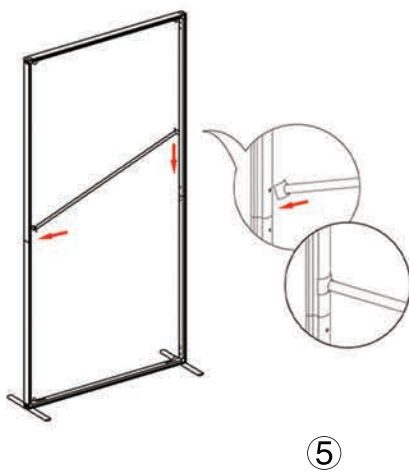

SET UP INSTRUCTIONS SINGLE FRAME ASSEMBLY

SET UP INSTRUCTIONS 3 FRAME CONNECTION (QSEG 9.8 X 7.4FT)

QSEG TRADESHOW G

QSEG MODULAR SEG DISPLAY
PRODUCT CODE: QSEG-TRADESHOW-G

On frame

On graphic

SET UP INSTRUCTIONS TRADESHOW BOOTH ASSEMBLY