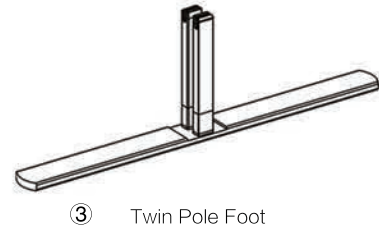

SET UP INSTRUCTIONS SINGLE FRAME ASSEMBLY

SET UP INSTRUCTIONS 3 FRAME CONNECTION (QSEG 9.8 X 7.4FT)

QSEG TRADESHOW G

QSEG MODULAR SEG DISPLAY
PRODUCT CODE: QSEG-TRADESHOW-G

On frame

On graphic

SET UP INSTRUCTIONS TRADESHOW BOOTH ASSEMBLY