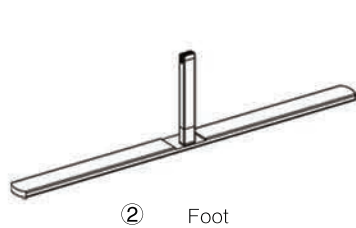

SET UP INSTRUCTIONS SINGLE FRAME ASSEMBLY

SET UP INSTRUCTIONS 3 FRAME CONNECTION (QSEG 9.8 X 7.4FT)

QSEG TRADESHOW G

QSEG MODULAR SEG DISPLAY
PRODUCT CODE: QSEG-TRADESHOW-G

On frame

On graphic

SET UP INSTRUCTIONS TRADESHOW BOOTH ASSEMBLY