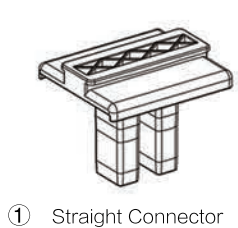

SET UP INSTRUCTIONS SINGLE FRAME ASSEMBLY

SET UP INSTRUCTIONS 3 FRAME CONNECTION (QSEG 9.8 X 7.4FT)

QSEG TRADESHOW G

QSEG MODULAR SEG DISPLAY
PRODUCT CODE: QSEG-TRADESHOW-G

On frame

On graphic

SET UP INSTRUCTIONS TRADESHOW BOOTH ASSEMBLY