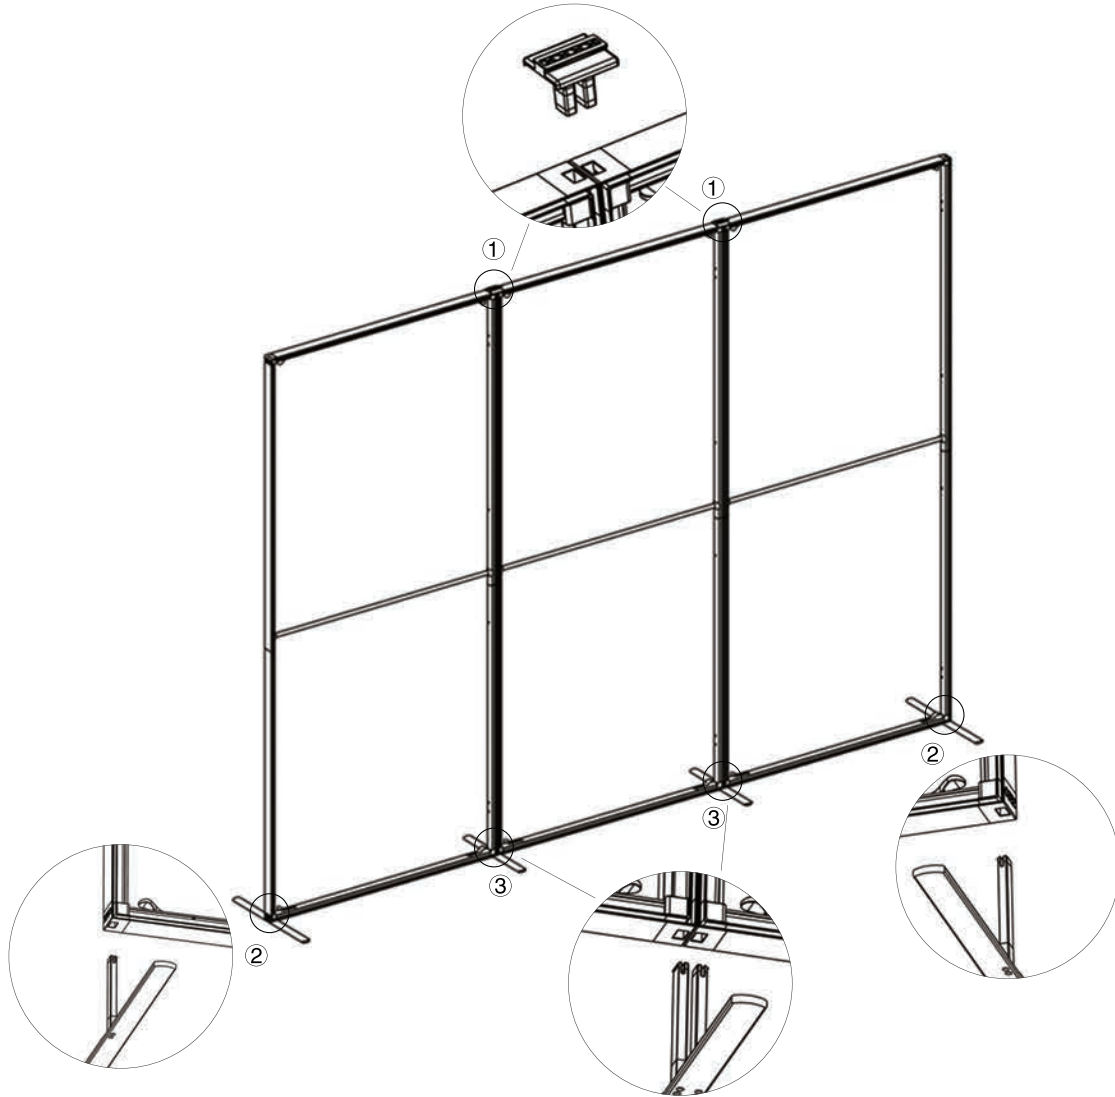

SET UP INSTRUCTIONS SINGLE FRAME ASSEMBLY

SET UP INSTRUCTIONS 3 FRAME CONNECTION (QSEG 9.8 X 7.4FT)

QSEG TRADESHOW G

QSEG MODULAR SEG DISPLAY
PRODUCT CODE: QSEG-TRADESHOW-G

On frame

On graphic

SET UP INSTRUCTIONS TRADESHOW BOOTH ASSEMBLY