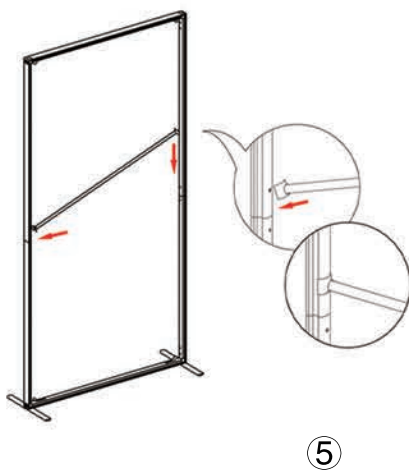

DISPLAY DIMENSIONS	236"W x 88.5"H x 118"D
GRAPHIC SIZE	121.5"W x 91"H (SEGO-300x225)
	41.5"W x 91"H (SEGO-100x225)

GRAPHIC MATERIAL

Dye Sub Stretch Fabric

GRAPHIC FINISHING

Silicone beading sewn onto edge of graphic

(qty 4)
QSEG-300x225

(qty 2)
QSEG-100x225

(qty 2) (pair)
QSEG-LCON

(qty 4)
QSEG-BC

(qty 1)
QSEG-TPFF

(qty 1)
QSEG-SCON

SET UP INSTRUCTIONS SINGLE FRAME ASSEMBLY

SET UP INSTRUCTIONS 3 FRAME CONNECTION (QSEG 9.8 X 7.4FT)

① Straight Connector

② Foot

③ Twin Pole Foot

SET UP INSTRUCTIONS TRADESHOW BOOTH ASSEMBLY

TEMPLATES

PLEASE DELETE ALL TEMPLATE ELEMENTS BEFORE UPLOADING

QSEG TRADESHOW I

QSEG-100x225

GRAPHIC DIMENSIONS: 41.5"W x 91"H
YELLOW SAFE AREA: 33.5"W x 83"H

UPLOAD AT 100% SCALE
DOCUMENT SIZE 41.5" x 91"

USE TEMPLATE 4 TIMES TOTAL (2 FRONT/2 BACK)
REFERENCE TEMPLATE GUIDE FOR TEMPLATE LOCATIONS
ANY CONTINUOUS ARTWORK TO MATCH UP OR LINE UP
WITH ANOTHER PRINT MAY NOT LINE UP PERFECTLY