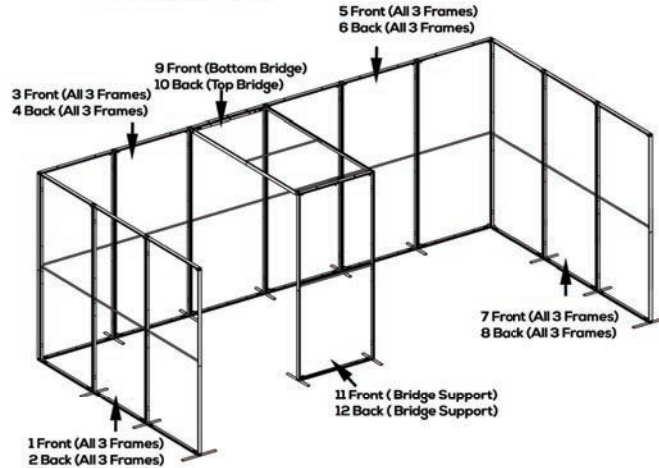

TEMPLATES

PLEASE DELETE ALL TEMPLATE ELEMENTS BEFORE UPLOADING

QSEG TRADESHOW I

QSEG-100x225

GRAPHIC DIMENSIONS: 41.5"W x 91"H
YELLOW SAFE AREA: 33.5"W x 83"H

UPLOAD AT 100% SCALE
DOCUMENT SIZE 41.5" x 91"

USE TEMPLATE 4 TIMES TOTAL (2 FRONT/2 BACK)
REFERENCE TEMPLATE GUIDE FOR TEMPLATE LOCATIONS
ANY CONTINUOUS ARTWORK TO MATCH UP OR LINE UP
WITH ANOTHER PRINT MAY NOT LINE UP PERFECTLY

KEEP ALL IMPORTANT GRAPHICS
SUCH AS: LOGOS, TEXT, CONTACT INFO, ETC.
IN THE YELLOW SAFE ZONE

ARTWORK IN THE BLUE AREA WILL PRINT BUT IS IN RISK
OF BEING CLOSE TO THE EDGE OR TRIMMED OFF

Graphic Specifications:
- Create to template specs
- 125 DPI resolution
- CMYK color
- No template lines
- Embed/link all images
- Create to outline all fonts

Acceptable file formats:
- Photoshop (.psd, .psb)
- Illustrator (.ai, .eps)
- Flattened .tiff
- Press quality .pdf

Ver 0825.22

TRADESHOW - I TEMPLATE GUIDE

QSEG -100 x 225 - #9,10,11,12

QSEG -300 x 225 - # 1,2,3,4,5,6,7,8

NUMBERS ON THE IMAGE ABOVE INDICATE THE TEMPLATE LOCATION # ON FRAME
PLEASE ADD TEMPLATE LOCATION # TO END OF FILENAME. EX: "QSEG-TRADESHOW-I-1"

PLEASE DELETE ALL TEMPLATE ELEMENTS BEFORE UPLOADING

QSEG TRADESHOW I

QSEG -300 x 225

GRAPHIC DIMENSIONS: 120.5"W x 91"H
YELLOW SAFE AREA: 112.5"W x 83"H

UPLOAD AT 100% SCALE
DOCUMENT SIZE 120.5" x 91"

USE TEMPLATE 8 TIMES TOTAL (4 FRONT/ 4 BACK)
REFERENCE TEMPLATE GUIDE FOR TEMPLATE LOCATIONS
ANY CONTINUOUS ARTWORK TO MATCH UP OR LINE UP
WITH ANOTHER PRINT MAY NOT LINE UP PERFECTLY

KEEP ALL IMPORTANT GRAPHICS
SUCH AS: LOGOS, TEXT, CONTACT INFO, ETC.
IN THE YELLOW SAFE ZONE

ARTWORK IN THE BLUE AREA WILL PRINT BUT IS IN RISK
OF BEING CLOSE TO THE EDGE OR TRIMMED OFF

Graphic Specifications:
- Create to template specs
- 125 DPI resolution
- CMYK color
- No template lines
- Embed/link all images
- Create to outline all fonts

Acceptable file formats:
- Photoshop (.psd, .psb)
- Illustrator (.ai, .eps)
- Flattened .tiff
- Press quality .pdf

Ver 0825.22