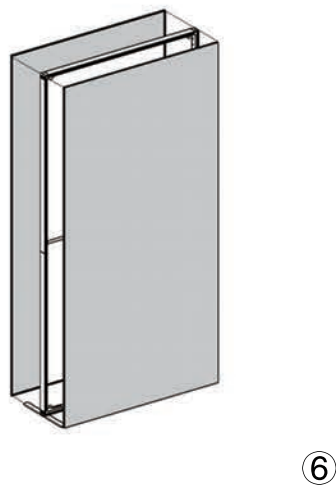

DISPLAY DIMENSIONS	236"W x 88.5"H x 118"D
GRAPHIC SIZE	121.5"W x 91"H (SEGO-300x225)
	41.5"W x 91"H (SEGO-100x225)

GRAPHIC MATERIAL

Dye Sub Stretch Fabric

GRAPHIC FINISHING

Silicone beading sewn onto edge of graphic

DISPLAY CONSTRUCTION

Aluminum extrusion frame with plastic components

SHIPPING WEIGHTS & DIMENSIONS

Shipping Weight (each box)	34 lbs (SEGO-300x225) (4 boxes)
	14 lbs (SEGO-100x225) (4 boxes)
Shipping Dimensions (each box)	47.25" W x 10.25" H x 10.25" D (4 boxes)
	47.25"W x 4"H x 10.25"D (2 boxes)

(qty 4)
QSEG-300x225

(qty 2)
QSEG-100x225

(qty 2) (pair)
QSEG-LCON

(qty 4)
QSEG-BC

(qty 1)
QSEG-TPFF

(qty 1)
QSEG-SCON

SET UP INSTRUCTIONS SINGLE FRAME ASSEMBLY

SET UP INSTRUCTIONS 3 FRAME CONNECTION (QSEG 9.8 X 7.4FT)

GRAPHIC DIMENSIONS: 41.5"W x 91"H
YELLOW SAFE AREA: 33.5"W x 83"H

UPLOAD AT 100% SCALE
DOCUMENT SIZE 41.5" x 91"

USE TEMPLATE 4 TIMES TOTAL (2 FRONT/2 BACK)
REFERENCE TEMPLATE GUIDE FOR TEMPLATE LOCATIONS
ANY CONTINUOUS ARTWORK TO MATCH UP OR LINE UP
WITH ANOTHER PRINT MAY NOT LINE UP PERFECTLY