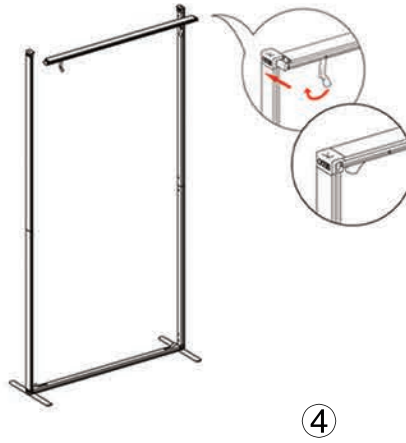

(qty 4)
QSEG-300x225

(qty 2)
QSEG-100x225

(qty 2) (pair)
QSEG-LCON

(qty 4)
QSEG-BC

(qty 1)
QSEG-TPFF

(qty 1)
QSEG-SCON

SET UP INSTRUCTIONS SINGLE FRAME ASSEMBLY

SET UP INSTRUCTIONS 3 FRAME CONNECTION (QSEG 9.8 X 7.4FT)

① Straight Connector

② Foot

③ Twin Pole Foot

SET UP INSTRUCTIONS TRADESHOW BOOTH ASSEMBLY

TEMPLATES

PLEASE DELETE ALL TEMPLATE ELEMENTS BEFORE UPLOADING

QSEG TRADESHOW I

QSEG-100x225

GRAPHIC DIMENSIONS: 41.5"W x 91"H
YELLOW SAFE AREA: 33.5"W x 83"H

UPLOAD AT 100% SCALE
DOCUMENT SIZE 41.5" x 91"

USE TEMPLATE 4 TIMES TOTAL (2 FRONT/2 BACK)
REFERENCE TEMPLATE GUIDE FOR TEMPLATE LOCATIONS
ANY CONTINUOUS ARTWORK TO MATCH UP OR LINE UP
WITH ANOTHER PRINT MAY NOT LINE UP PERFECTLY