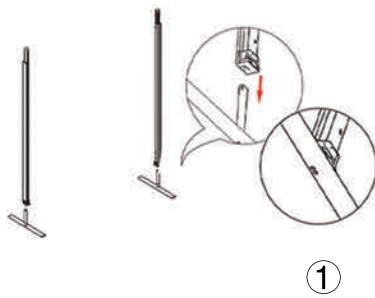

SET UP INSTRUCTIONS SINGLE FRAME ASSEMBLY