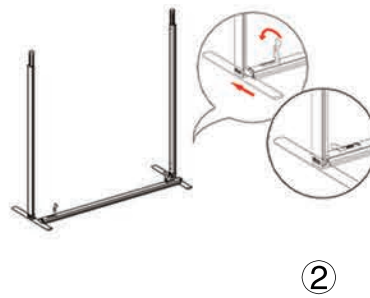

GRAPHIC TURN AROUND TIME

2 business days after proof approval (up to 2 sets)

AVAILABILITY	CA, PA, PFC
--------------	-------------

DUAL FOOT CONNECTION

SINGLE FOOT

90° CORNER CONNECTION

STRAIGHT CONNECTION

PARTS LIST

(qty 4)
QSEG-300x225

(qty 2)
QSEG-100x225

(qty 2) (pair)
QSEG-LCON

(qty 4)
QSEG-BC

(qty 1)
QSEG-TPFF

(qty 1)
QSEG-SCON

SET UP INSTRUCTIONS SINGLE FRAME ASSEMBLY

SET UP INSTRUCTIONS 3 FRAME CONNECTION (QSEG 9.8 X 7.4FT)

① Straight Connector

② Foot

③ Twin Pole Foot

SET UP INSTRUCTIONS TRADESHOW BOOTH ASSEMBLY

TEMPLATES

PLEASE DELETE ALL TEMPLATE ELEMENTS BEFORE UPLOADING

QSEG TRADESHOW I

QSEG-100x225