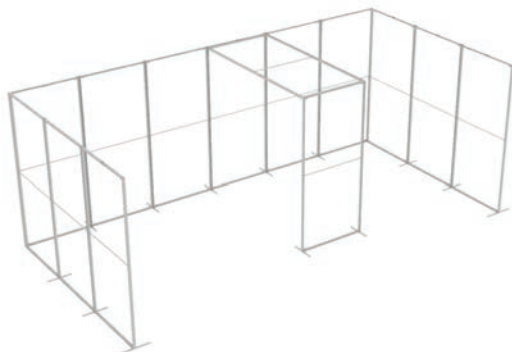

QSEG TRADESHOW I

QSEG MODULAR SEG DISPLAY
 PRODUCT CODE: QSEG-TRADESHOW-I

On frame On graphic

PRODUCT DESCRIPTION

QSEG Modular Frames are a versatile system that is perfect for use as single free standing frames, partitions, as well as trade show applications. Tool free frame assembly and connection, paired with custom dye sub printed fabric graphics with SEG finishing make for quick and easy booth setup and breakdown. Each frame includes their own padded travel bag with foam inserts to keep each part in place during storage and transport. Choose from our wide range of pre designed configurations or contact us for a custom quote.

DISPLAY DIMENSIONS	236"W x 88.5"H x 118"D
GRAPHIC SIZE	121.5"W x 91"H (SEGO-300x225)
	41.5"W x 91"H (SEGO-100x225)

GRAPHIC MATERIAL

Dye Sub Stretch Fabric

GRAPHIC FINISHING

Silicone beading sewn onto edge of graphic

DISPLAY CONSTRUCTION

Aluminum extrusion frame with plastic components

SHIPPING WEIGHTS & DIMENSIONS

Shipping Weight (each box)	34 lbs (SEGO-300x225) (4 boxes)
	14 lbs (SEGO-100x225) (4 boxes)
Shipping Dimensions (each box)	47.25" W x 10.25" H x 10.25" D (4 boxes)
	47.25"W x 4"H x 10.25"D (2 boxes)