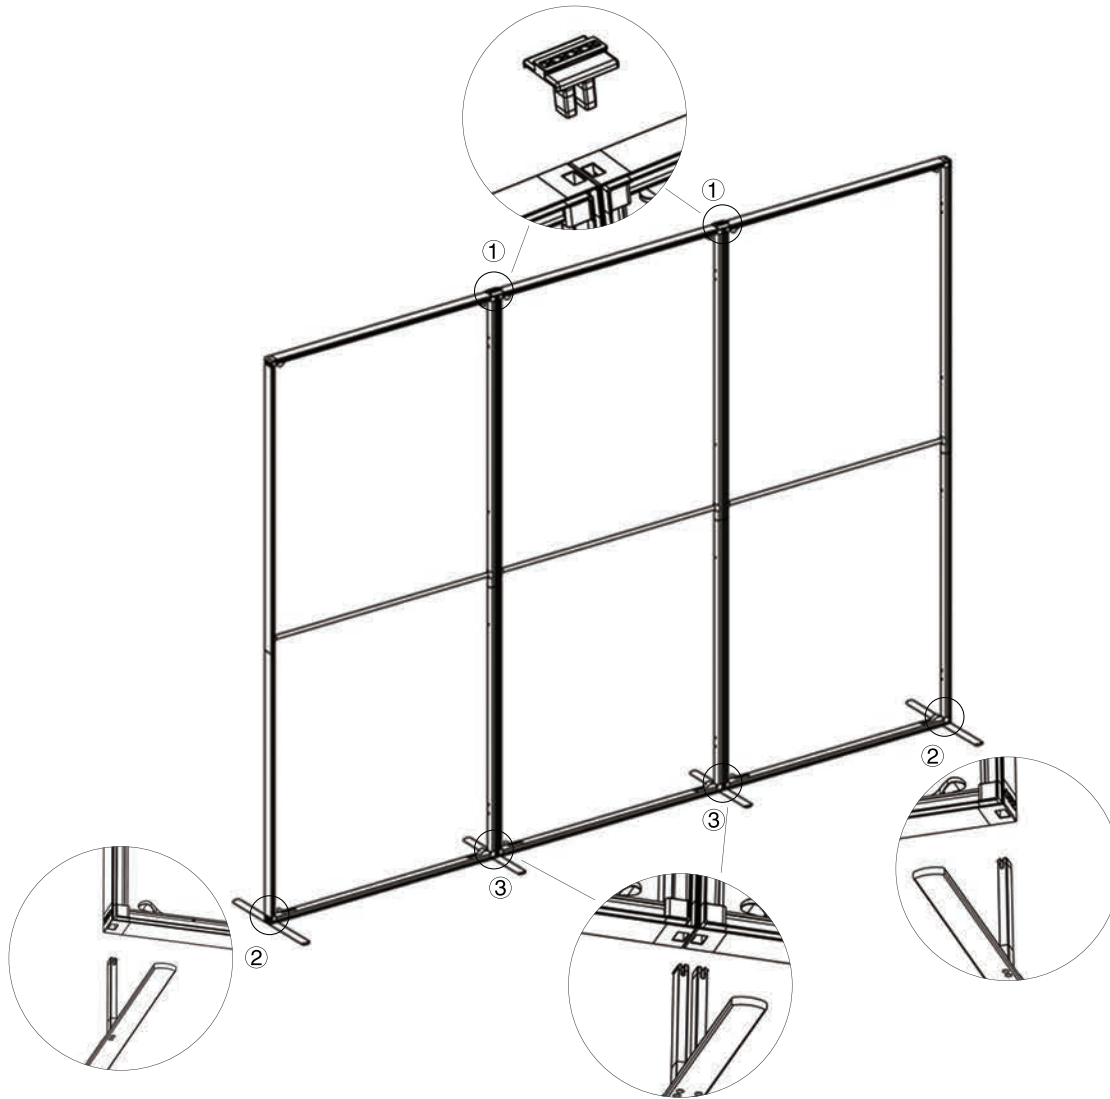

QSEG TRADESHOW I

QSEG MODULAR SEG DISPLAY
 PRODUCT CODE: QSEG-TRADESHOW-I

On frame On graphic

PRODUCT DESCRIPTION

QSEG Modular Frames are a versatile system that is perfect for use as single free standing frames, partitions, as well as trade show applications. Tool free frame assembly and connection, paired with custom dye sub printed fabric graphics with SEG finishing make for quick and easy booth setup and breakdown. Each frame includes their own padded travel bag with foam inserts to keep each part in place during storage and transport. Choose from our wide range of pre designed configurations or contact us for a custom quote.

DISPLAY DIMENSIONS	236"W x 88.5"H x 118"D
GRAPHIC SIZE	121.5"W x 91"H (SEGO-300x225)
	41.5"W x 91"H (SEGO-100x225)

GRAPHIC MATERIAL

Dye Sub Stretch Fabric

GRAPHIC FINISHING

Silicone beading sewn onto edge of graphic

(qty 4)
QSEG-300x225

(qty 2)
QSEG-100x225

(qty 2) (pair)
QSEG-LCON

(qty 4)
QSEG-BC

(qty 1)
QSEG-TPFF

(qty 1)
QSEG-SCON

SET UP INSTRUCTIONS SINGLE FRAME ASSEMBLY

SET UP INSTRUCTIONS 3 FRAME CONNECTION (QSEG 9.8 X 7.4FT)

① Straight Connector

② Foot

③ Twin Pole Foot

SET UP INSTRUCTIONS TRADESHOW BOOTH ASSEMBLY

TEMPLATES

PLEASE DELETE ALL TEMPLATE ELEMENTS BEFORE UPLOADING

QSEG TRADESHOW I

QSEG-100x225