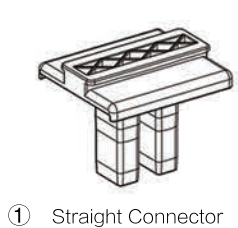

## SET UP INSTRUCTIONS SINGLE FRAME ASSEMBLY

## SET UP INSTRUCTIONS 3 FRAME CONNECTION (QSEG 9.8 X 7.4FT)