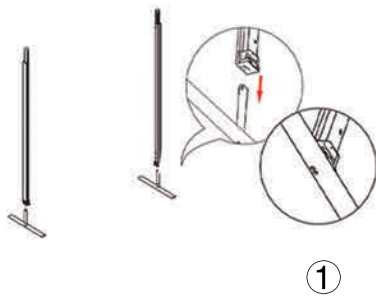

## SET UP INSTRUCTIONS SINGLE FRAME ASSEMBLY

## SET UP INSTRUCTIONS 3 FRAME CONNECTION (QSEG 9.8 X 7.4FT)