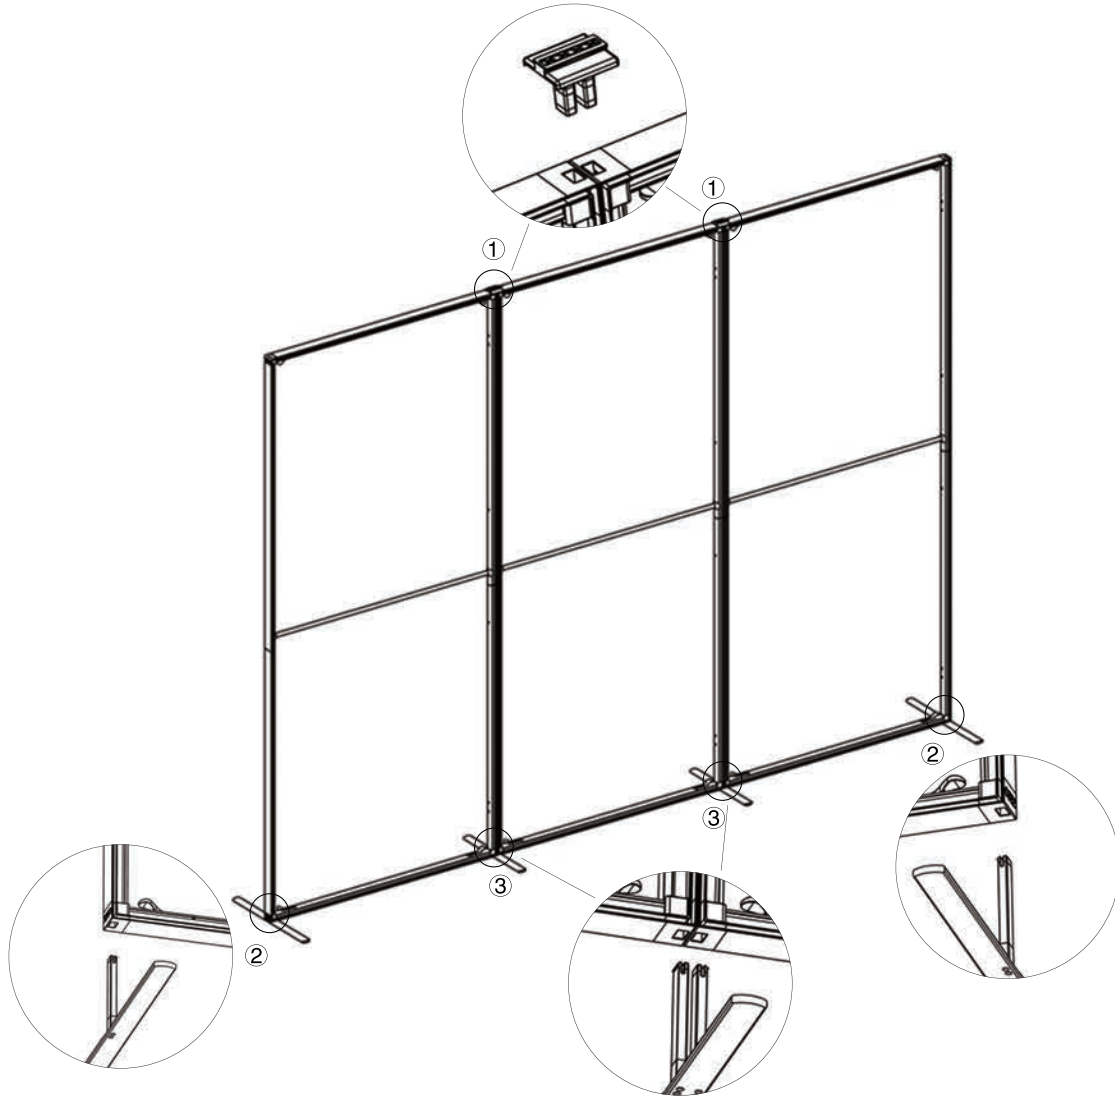

## SET UP INSTRUCTIONS SINGLE FRAME ASSEMBLY

## SET UP INSTRUCTIONS 3 FRAME CONNECTION (QSEG 9.8 X 7.4FT)

# QSEG TRADESHOW J

QSEG MODULAR SEG DISPLAY  
PRODUCT CODE: QSEG-TRADESHOW-J

On frame

On graphic

## SET UP INSTRUCTIONS TRADESHOW BOOTH ASSEMBLY