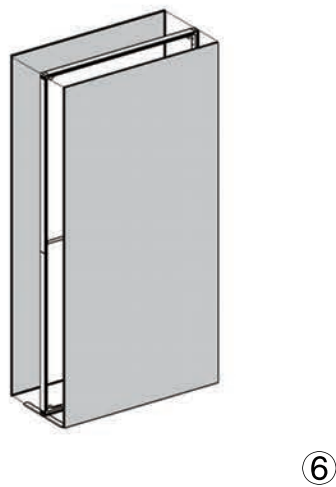

## SET UP INSTRUCTIONS SINGLE FRAME ASSEMBLY

## SET UP INSTRUCTIONS 3 FRAME CONNECTION (QSEG 9.8 X 7.4FT)