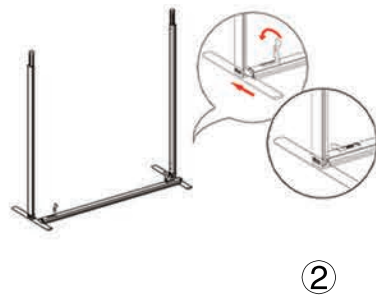

## SET UP INSTRUCTIONS SINGLE FRAME ASSEMBLY

## SET UP INSTRUCTIONS 3 FRAME CONNECTION (QSEG 9.8 X 7.4FT)