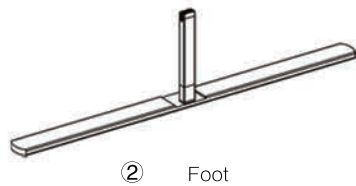

## SET UP INSTRUCTIONS SINGLE FRAME ASSEMBLY

## SET UP INSTRUCTIONS 3 FRAME CONNECTION (QSEG 9.8 X 7.4FT)