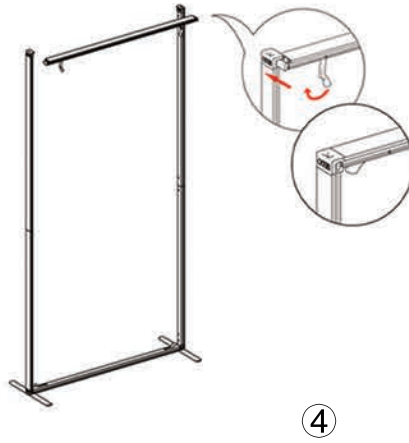

## SET UP INSTRUCTIONS SINGLE FRAME ASSEMBLY

## SET UP INSTRUCTIONS 3 FRAME CONNECTION (QSEG 9.8 X 7.4FT)