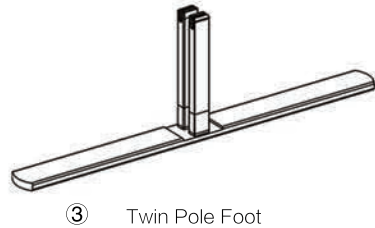

## SET UP INSTRUCTIONS SINGLE FRAME ASSEMBLY

## SET UP INSTRUCTIONS 3 FRAME CONNECTION (QSEG 9.8 X 7.4FT)