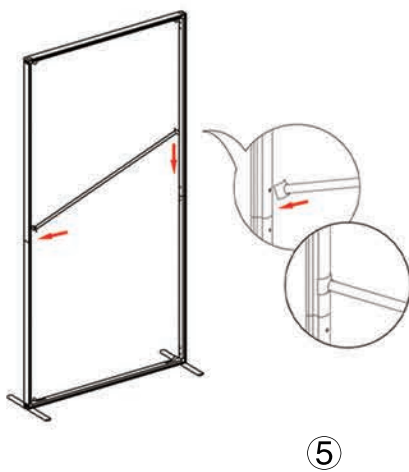

## SET UP INSTRUCTIONS SINGLE FRAME ASSEMBLY

## SET UP INSTRUCTIONS 3 FRAME CONNECTION (QSEG 9.8 X 7.4FT)