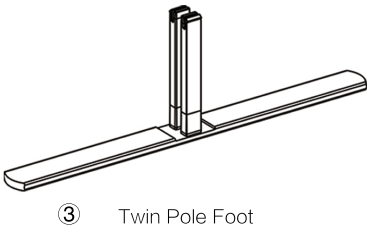

## SET UP INSTRUCTIONS 3 FRAME CONNECTION (QSEG 9.8 X 7.4FT)

① Straight Connector

② Foot

③ Twin Pole Foot