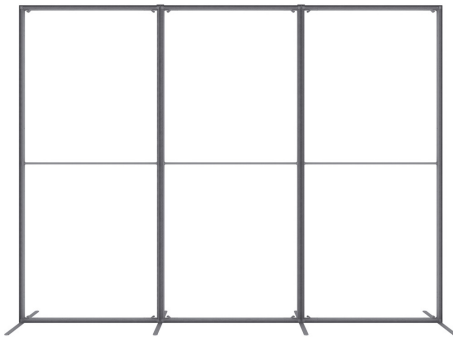

# QSEG 9.8 X 7.4FT

QSEG MODULAR SEG DISPLAY  
 PRODUCT CODE: QSEG-300X225-G

On frame On graphic

TRAVEL BAG CLOSED

TRAVEL BAG OPEN

## PRODUCT DESCRIPTION

Use Qseg for social distancing solutions for work environments as office partitions and cubicles. Help keep safe physical distance between employees and customers with today's health and safety regulations. By strategically placing our lightweight and portable walls. Padded travel bags are included to keep your frames and graphics protected during transport and storage. With many wall sizes and connector accessories. Effortlessly creating numerous configurations that meet your needs. Connector options are either 2 way (90°) or 4 way (180°) Other graphic options are full custom printed dye sublimated graphics or TPU plastic for hygienic sneeze guards and partitions.

|                    |                          |
|--------------------|--------------------------|
| DISPLAY DIMENSIONS | 118"W x 88.5"H x 10.25"D |
| GRAPHIC SIZE       | 121.5"W x 91"H           |