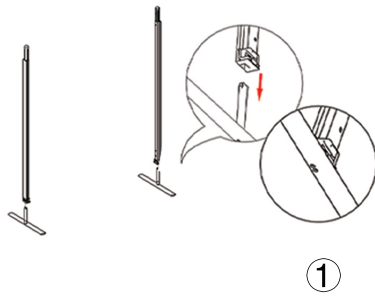

SET UP INSTRUCTIONS SINGLE FRAME ASSEMBLY

QSEG OFFICE PARTITION DOUBLE

QSEG MODULAR SEG DISPLAY
PRODUCT CODE: QSEGOFFICE-DP-FCP-G

On frame

On graphic

SET UP INSTRUCTIONS 3 FRAME CONNECTION (QSEG 9.8 X 7.4FT)

① Straight Connector

② Foot

③ Twin Pole Foot

QSEG OFFICE PARTITION DOUBLE

QSEG MODULAR SEG DISPLAY
PRODUCT CODE: QSEGOFFICE-DP-FCP-G

On frame

On graphic

SET UP INSTRUCTIONS OFFICE PARTITION ASSEMBLY