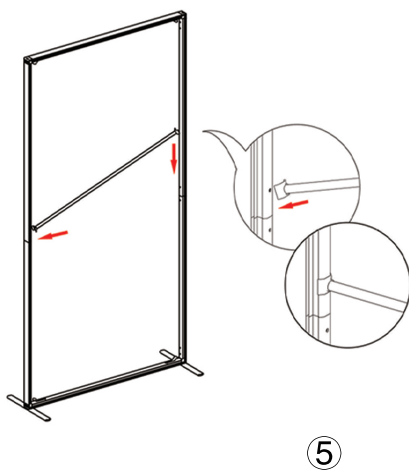

SET UP INSTRUCTIONS SINGLE FRAME ASSEMBLY

QSEG OFFICE PARTITION DOUBLE

QSEG MODULAR SEG DISPLAY
PRODUCT CODE: QSEGOFFICE-DP-FCP-G

On frame

On graphic

SET UP INSTRUCTIONS 3 FRAME CONNECTION (QSEG 9.8 X 7.4FT)

① Straight Connector

② Foot

③ Twin Pole Foot

QSEG OFFICE PARTITION DOUBLE

QSEG MODULAR SEG DISPLAY
PRODUCT CODE: QSEGOFFICE-DP-FCP-G

On frame

On graphic

SET UP INSTRUCTIONS OFFICE PARTITION ASSEMBLY