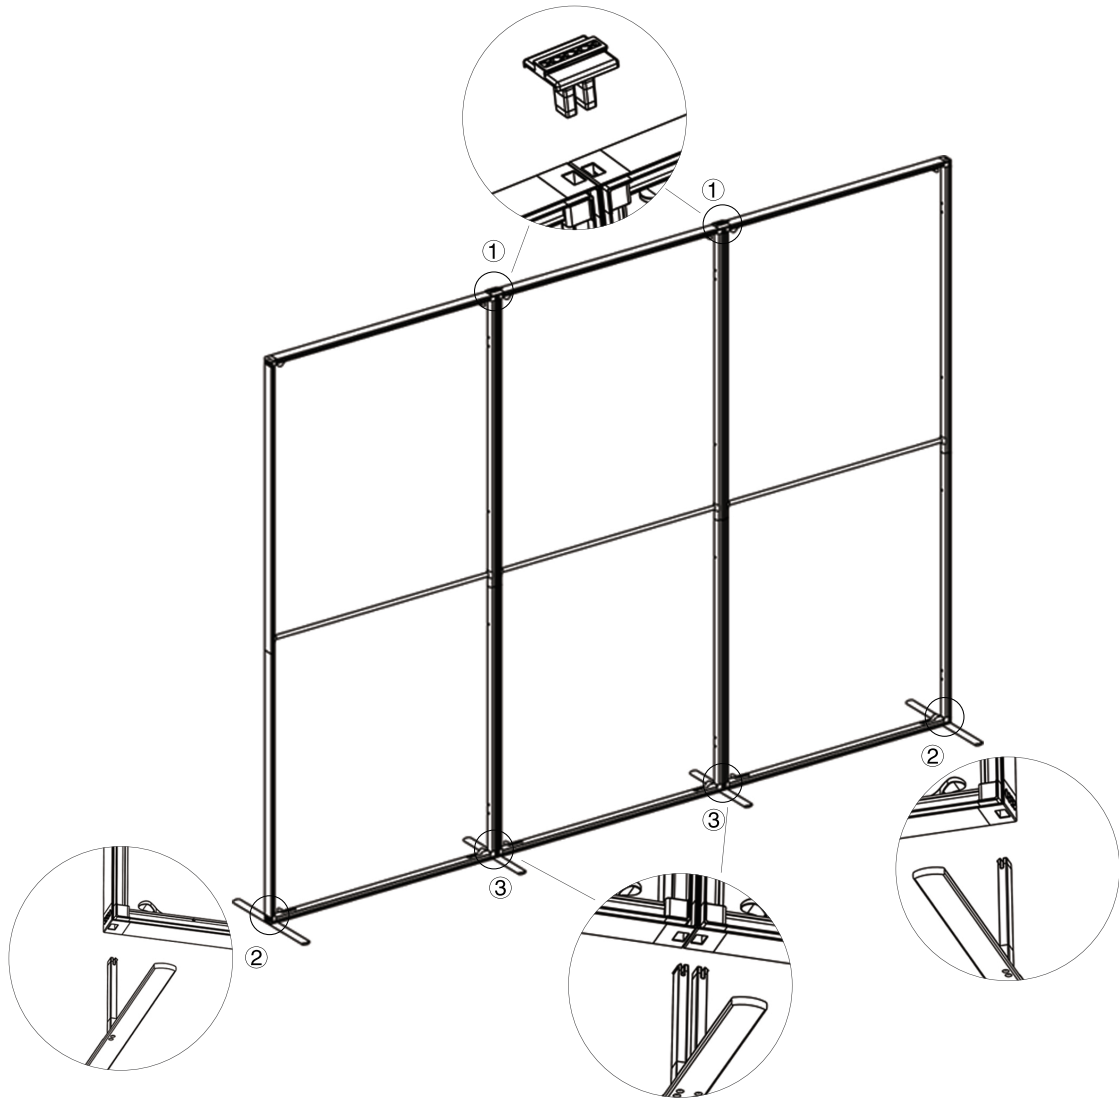

SET UP INSTRUCTIONS SINGLE FRAME ASSEMBLY

QSEG OFFICE PARTITION DOUBLE

QSEG MODULAR SEG DISPLAY
PRODUCT CODE: QSEGOFFICE-DP-FCP-G

On frame

On graphic

SET UP INSTRUCTIONS 3 FRAME CONNECTION (QSEG 9.8 X 7.4FT)

① Straight Connector

② Foot

③ Twin Pole Foot

QSEG OFFICE PARTITION DOUBLE

QSEG MODULAR SEG DISPLAY
PRODUCT CODE: QSEGOFFICE-DP-FCP-G

On frame

On graphic

SET UP INSTRUCTIONS OFFICE PARTITION ASSEMBLY