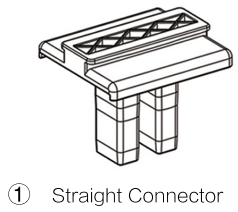

SET UP INSTRUCTIONS SINGLE FRAME ASSEMBLY

QSEG OFFICE PARTITION DOUBLE

QSEG MODULAR SEG DISPLAY
PRODUCT CODE: QSEGOFFICE-DP-FCP-G

On frame

On graphic

SET UP INSTRUCTIONS 3 FRAME CONNECTION (QSEG 9.8 X 7.4FT)

① Straight Connector

② Foot

③ Twin Pole Foot

QSEG OFFICE PARTITION DOUBLE

QSEG MODULAR SEG DISPLAY
PRODUCT CODE: QSEGOFFICE-DP-FCP-G

On frame

On graphic

SET UP INSTRUCTIONS OFFICE PARTITION ASSEMBLY