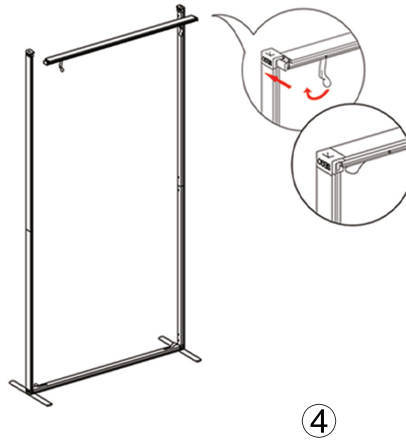

SET UP INSTRUCTIONS SINGLE FRAME ASSEMBLY

QSEG OFFICE PARTITION DOUBLE

QSEG MODULAR SEG DISPLAY
PRODUCT CODE: QSEGOFFICE-DP-FCP-G

On frame

On graphic

SET UP INSTRUCTIONS 3 FRAME CONNECTION (QSEG 9.8 X 7.4FT)

① Straight Connector

② Foot

③ Twin Pole Foot

QSEG OFFICE PARTITION DOUBLE

QSEG MODULAR SEG DISPLAY
PRODUCT CODE: QSEGOFFICE-DP-FCP-G

On frame

On graphic

SET UP INSTRUCTIONS OFFICE PARTITION ASSEMBLY