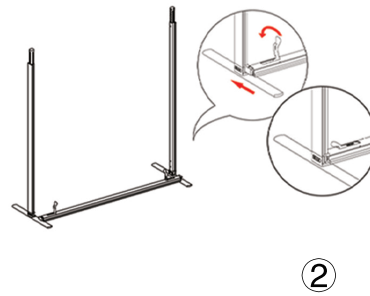

SET UP INSTRUCTIONS SINGLE FRAME ASSEMBLY

QSEG OFFICE PARTITION DOUBLE

QSEG MODULAR SEG DISPLAY
PRODUCT CODE: QSEGOFFICE-DP-FCP-G

On frame

On graphic

SET UP INSTRUCTIONS 3 FRAME CONNECTION (QSEG 9.8 X 7.4FT)

① Straight Connector

② Foot

③ Twin Pole Foot

QSEG OFFICE PARTITION DOUBLE

QSEG MODULAR SEG DISPLAY
PRODUCT CODE: QSEGOFFICE-DP-FCP-G

On frame

On graphic

SET UP INSTRUCTIONS OFFICE PARTITION ASSEMBLY