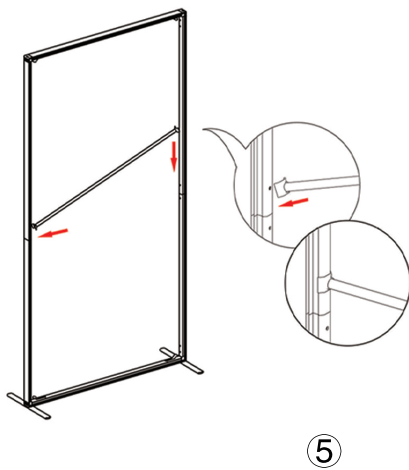

QSEG QUEUE S-SHAPE

QSEG MODULAR SEG DISPLAY
PRODUCT CODE: QSEGSQUEUE

On frame On graphic

SET UP INSTRUCTIONS

QSEG QUEUE S-SHAPE

QSEG MODULAR SEG DISPLAY
PRODUCT CODE: QSEGSQUEUE

On frame

On graphic

SET UP INSTRUCTIONS

QSEG QUEUE S-SHAPE

QSEG MODULAR SEG DISPLAY
PRODUCT CODE: QSEGSQUEUE

On frame

On graphic

SET UP INSTRUCTIONS