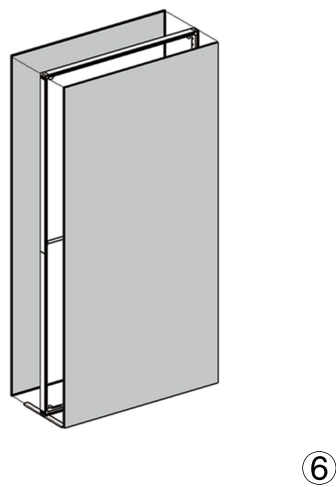

QSEG QUEUE S-SHAPE

QSEG MODULAR SEG DISPLAY
PRODUCT CODE: QSEGSQUEUE

On frame On graphic

SET UP INSTRUCTIONS

QSEG QUEUE S-SHAPE

QSEG MODULAR SEG DISPLAY
PRODUCT CODE: QSEGSQUEUE

On frame

On graphic

SET UP INSTRUCTIONS

QSEG QUEUE S-SHAPE

QSEG MODULAR SEG DISPLAY
PRODUCT CODE: QSEGSQUEUE

On frame

On graphic

SET UP INSTRUCTIONS