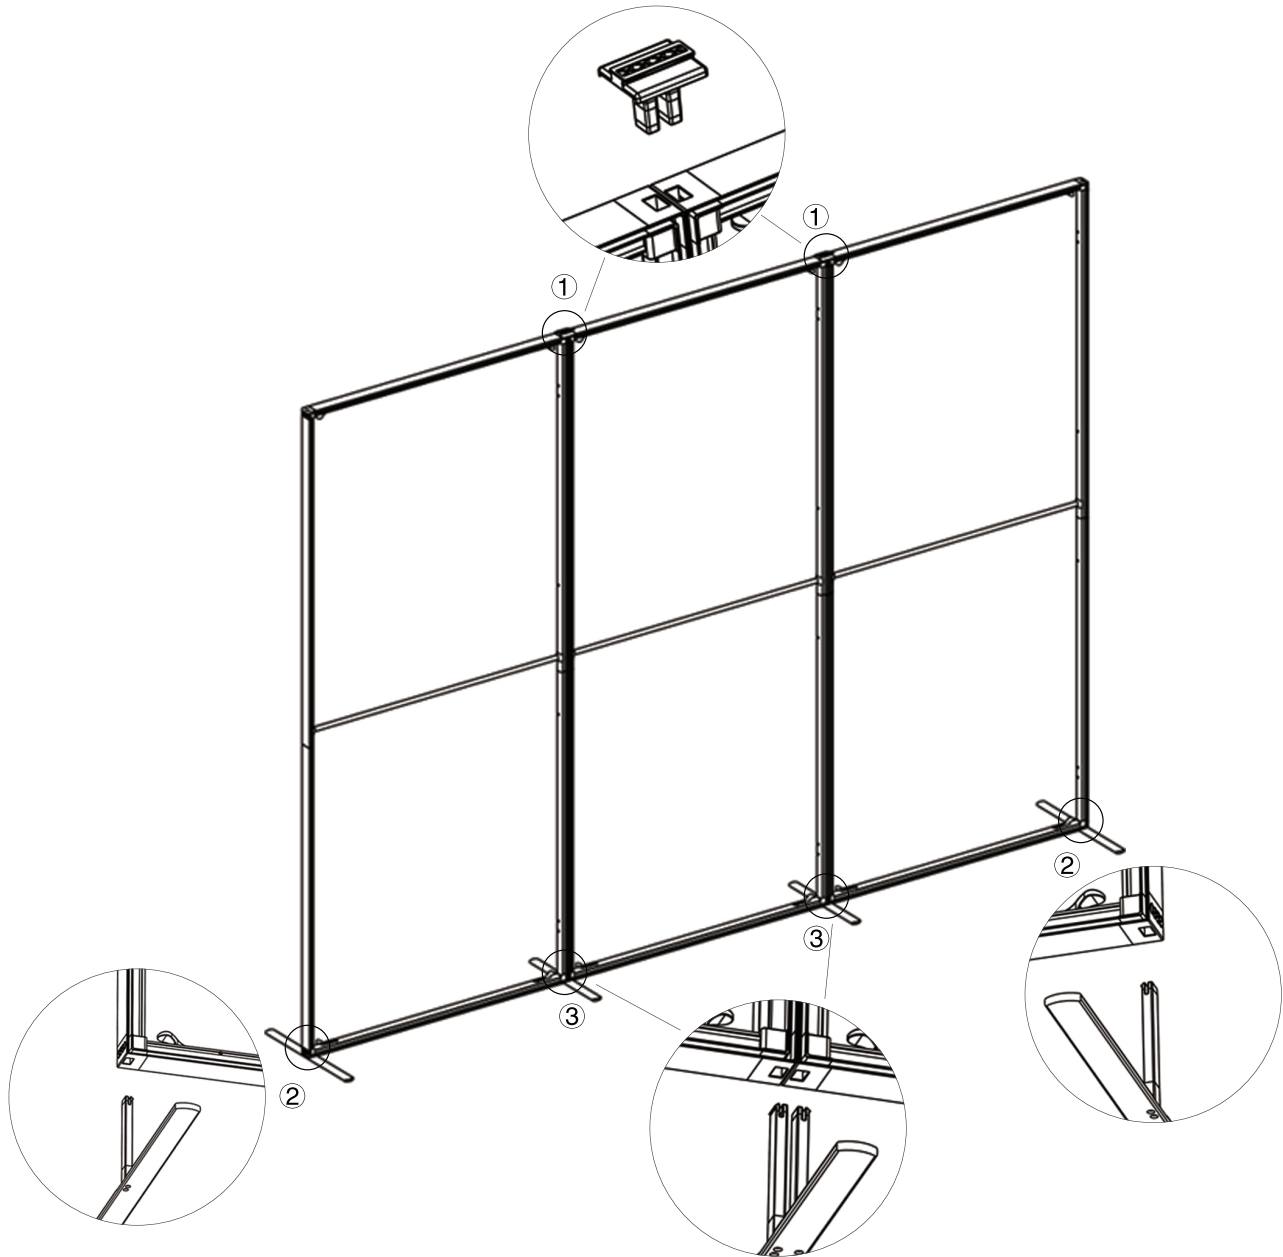

QSEG QUEUE S-SHAPE

QSEG MODULAR SEG DISPLAY
PRODUCT CODE: QSEGSQUEUE

On frame On graphic

SET UP INSTRUCTIONS

QSEG QUEUE S-SHAPE

QSEG MODULAR SEG DISPLAY
PRODUCT CODE: QSEGSQUEUE

On frame

On graphic

SET UP INSTRUCTIONS

QSEG QUEUE S-SHAPE

QSEG MODULAR SEG DISPLAY
PRODUCT CODE: QSEGSQUEUE

On frame

On graphic

SET UP INSTRUCTIONS