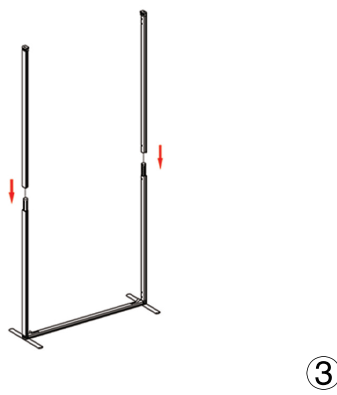

## SET UP INSTRUCTIONS SINGLE FRAME ASSEMBLY

# QSEG QUEUE STRAIGHT

QSEG MODULAR SEG DISPLAY  
PRODUCT CODE: QSEGSTRQUEUE

On frame

On graphic